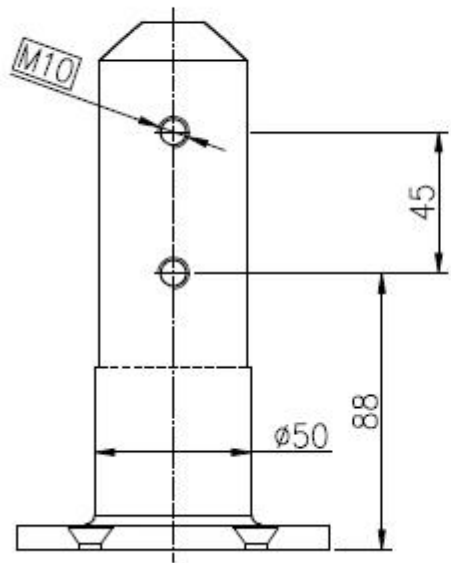

product show:
[round base plate glass spigot](#)