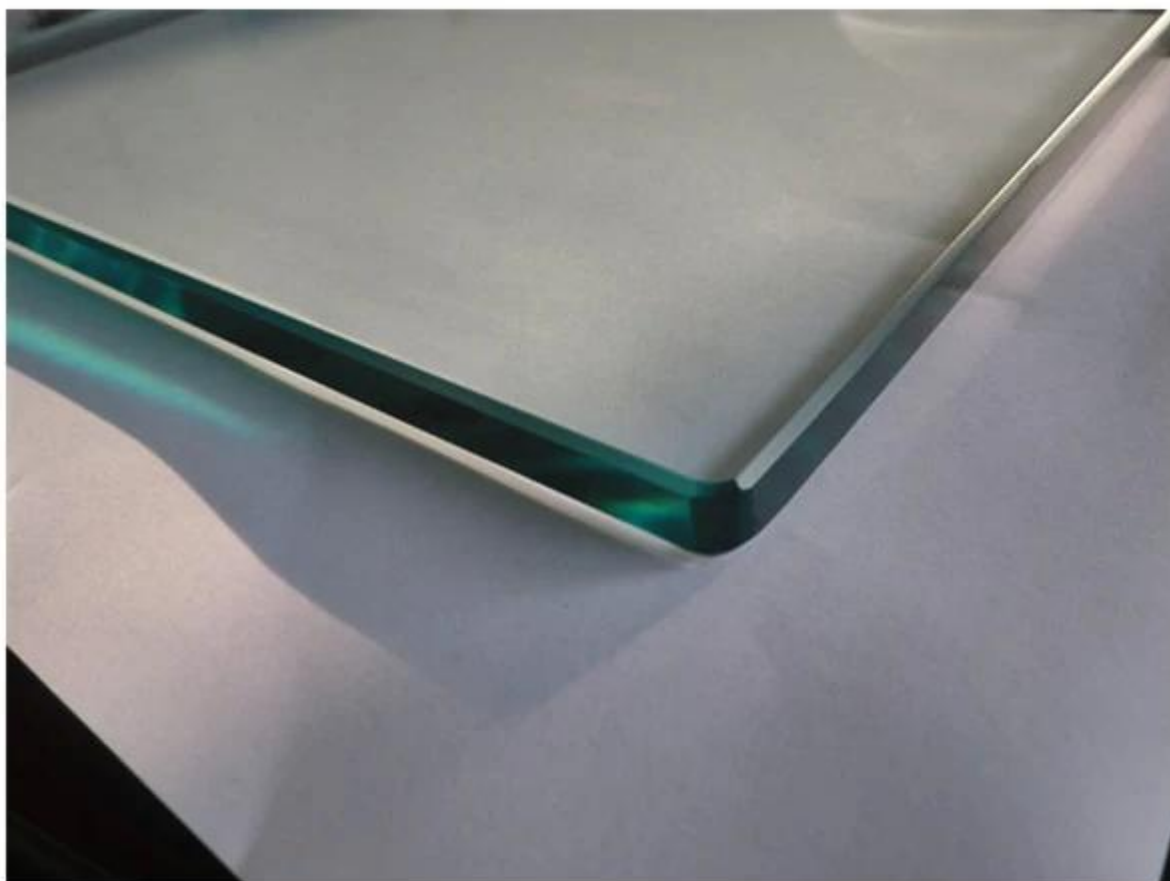

stainless steel pool fencing spigots

frameless pool safety fencing and balustrade system protect children and pets from entering an enclosed area.

Tempered glass railing makes all activities around the pool visible. We use tempered safety glass that is tough and impact resistant. Tempered glass is much stronger, durable and heat resistant than regular glass.

In addition, the glass gate has self-closing hinges and latches to ensure the gate cannot accidentally be left open.

Please click below link to know more about glass latch

[china stainless steel glass latch for pool fencing](#)

Detailed information about glass fencing spigots

product name	glass pool fence spigot
type1	base plate spigot
type2	core drill spigot
material	SS316 grade/duplex2205
finish	brushed and mirror
glass thickness	10-13.52mm
application	balcony and pool fence
techonology	casting
net weight	about 2kg
spigot height	168-286mm
related fitting	cover,expansion bolt,screw,silicon rubber
other pool fencing hardware	glass hinge and latch

drawing of round glass spigot

product show:
[round base plate glass spigot](#)

Other types of glass spigots

please click below link for details about square glass spigot

[china stainless steel 316 base plate glass spigot for pool fencing](#)