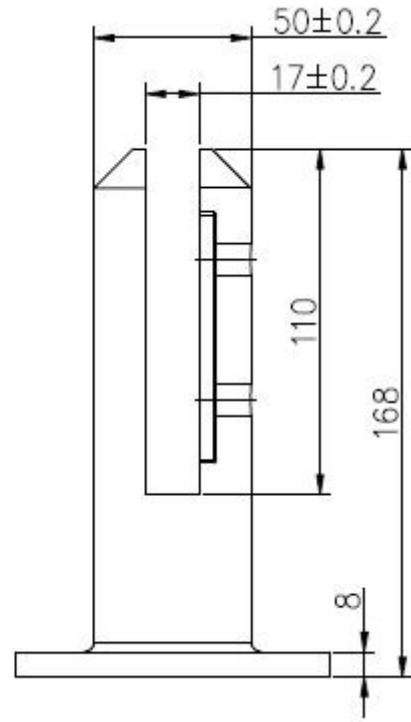

product show:
[round base plate glass spigot](#)