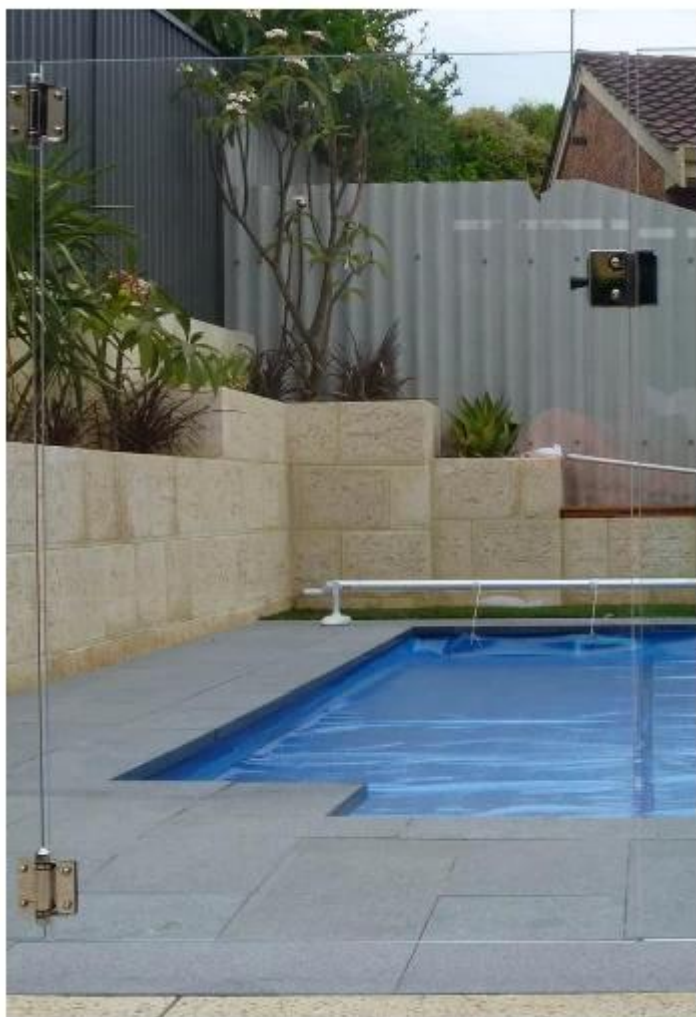

stainless steel pool fencing spigots

frameless pool safety fencing and balustrade system protect children and pets from entering an enclosed area.

Tempered glass railing makes all activities around the pool visible. We use tempered safety glass that is tough and impact resistant. Tempered glass is much stronger, durable and heat resistant than regular glass.

In addition, the glass gate has self-closing hinges and latches to ensure the gate cannot accidentally be left open.

Please click below link to know more about glass latch

[china stainless steel glass latch for pool fencing](#)

Detailed information about glass fencing spigots

product name	glass pool fence spigot
type1	base plate spigot
type2	core drill spigot
material	SS316 grade/duplex2205
finish	brushed and mirror
glass thickness	10-13.52mm
application	balcony and pool fence
techonology	casting
net weight	about 2kg
spigot height	168-286mm
related fitting	cover,expansion bolt,screw,silicon rubber
other pool fencing hardware	glass hinge and latch