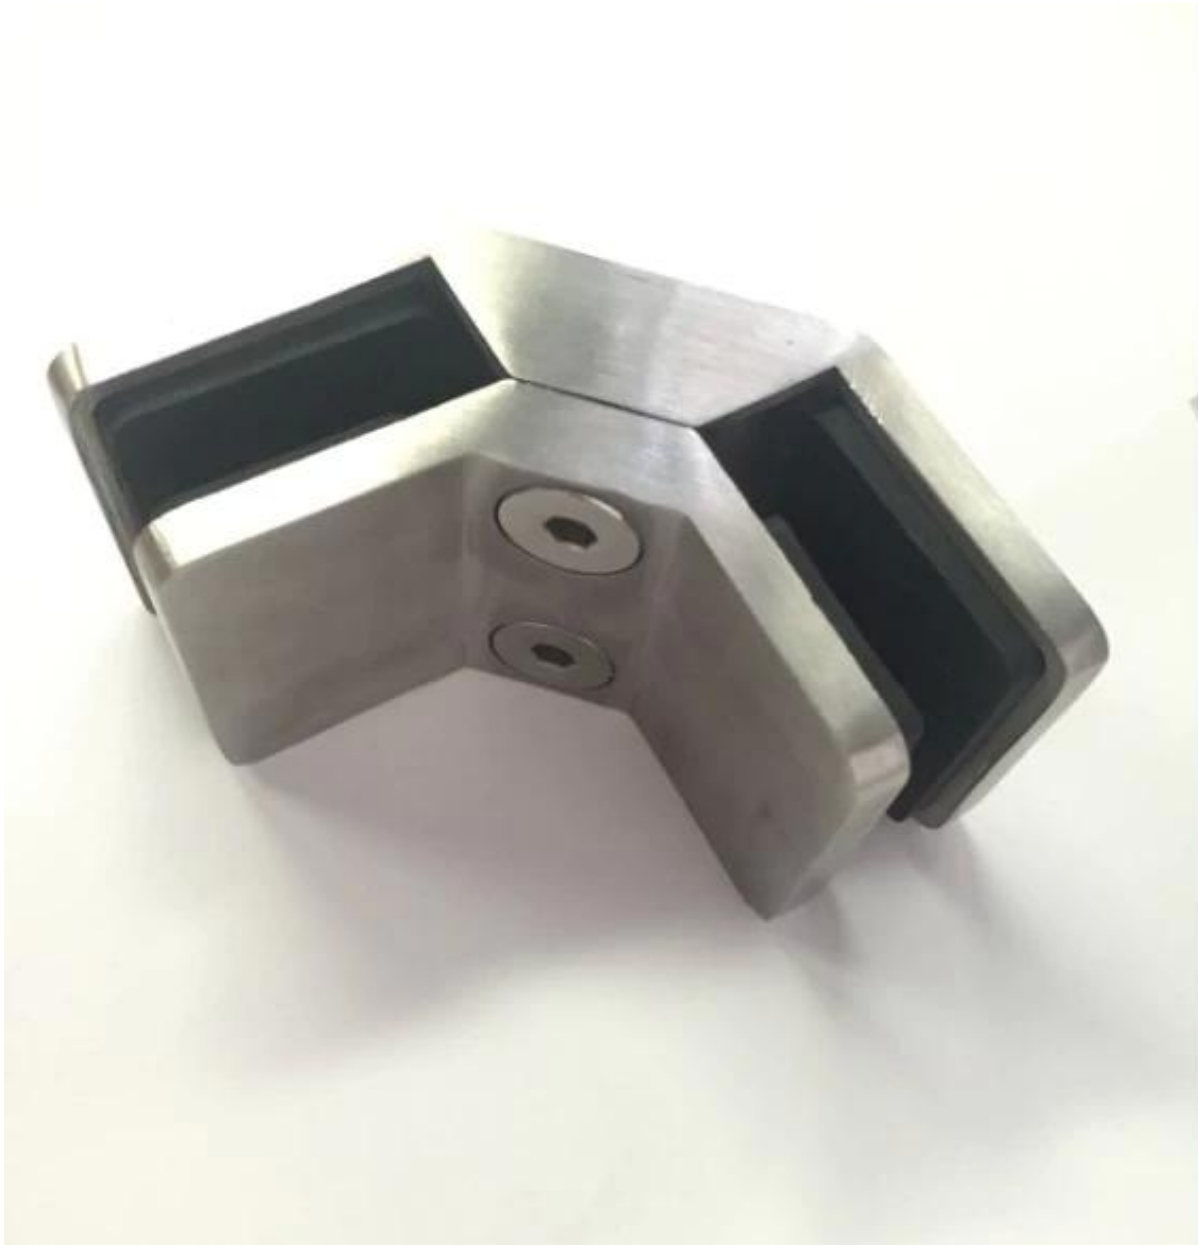

- [Stainless steel 90 degree corner glass clamp](#)
- Used at corners to join 2 pcs glass panels

Spec.

- Material : 304 /316 stainless steel
- satin finish
- size : 110x50x55mm

Photos of [stainless steel 90 degree corner glass clamp](#)

we also have smaller type of corner glass clamps below , model # CB-90

KEBIL 科比奥®