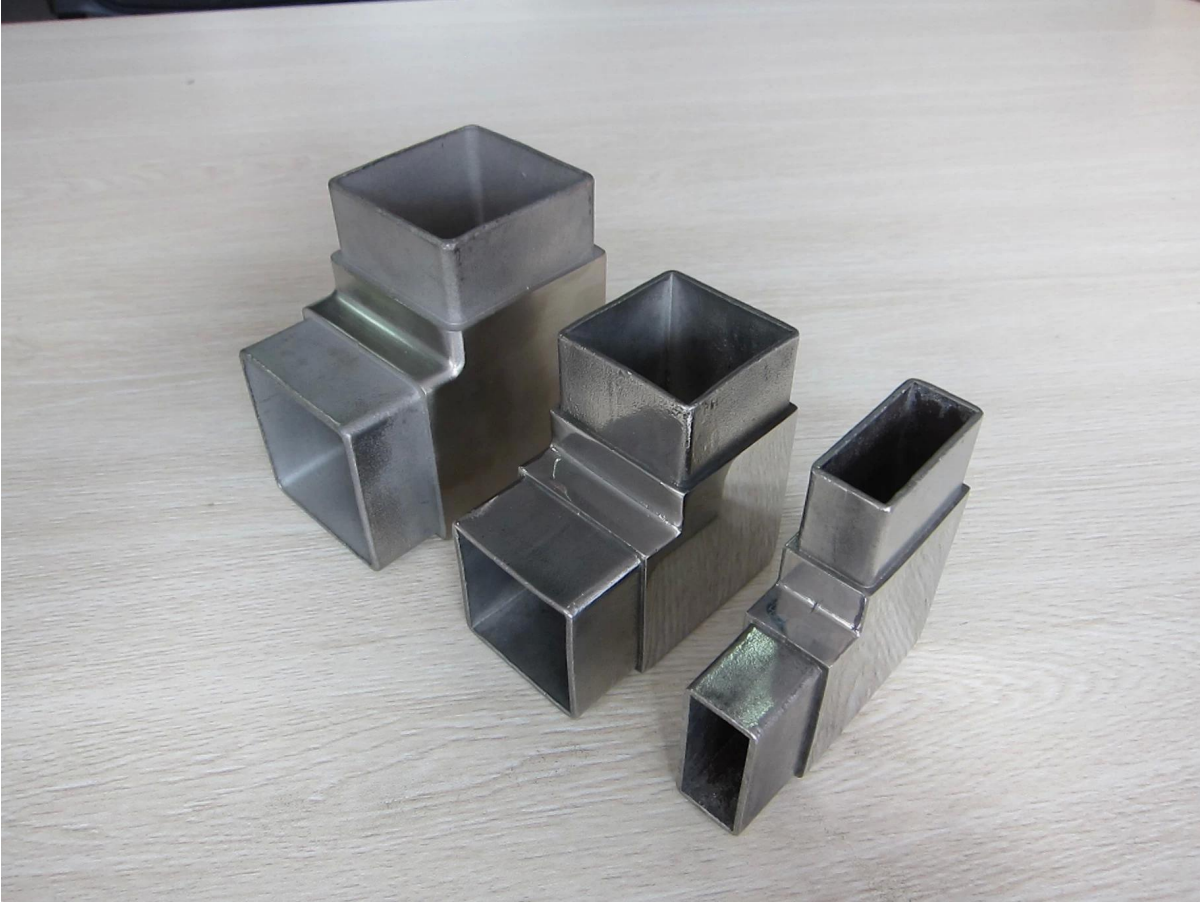

Stainless Steel Polished Square Tube Connector

Product description:

1. Material: Stainless steel 304/316
2. Finish: Satin or mirror polished
3. For tube size: 40*40mm, 50*50mm, 40*20mm

Products information