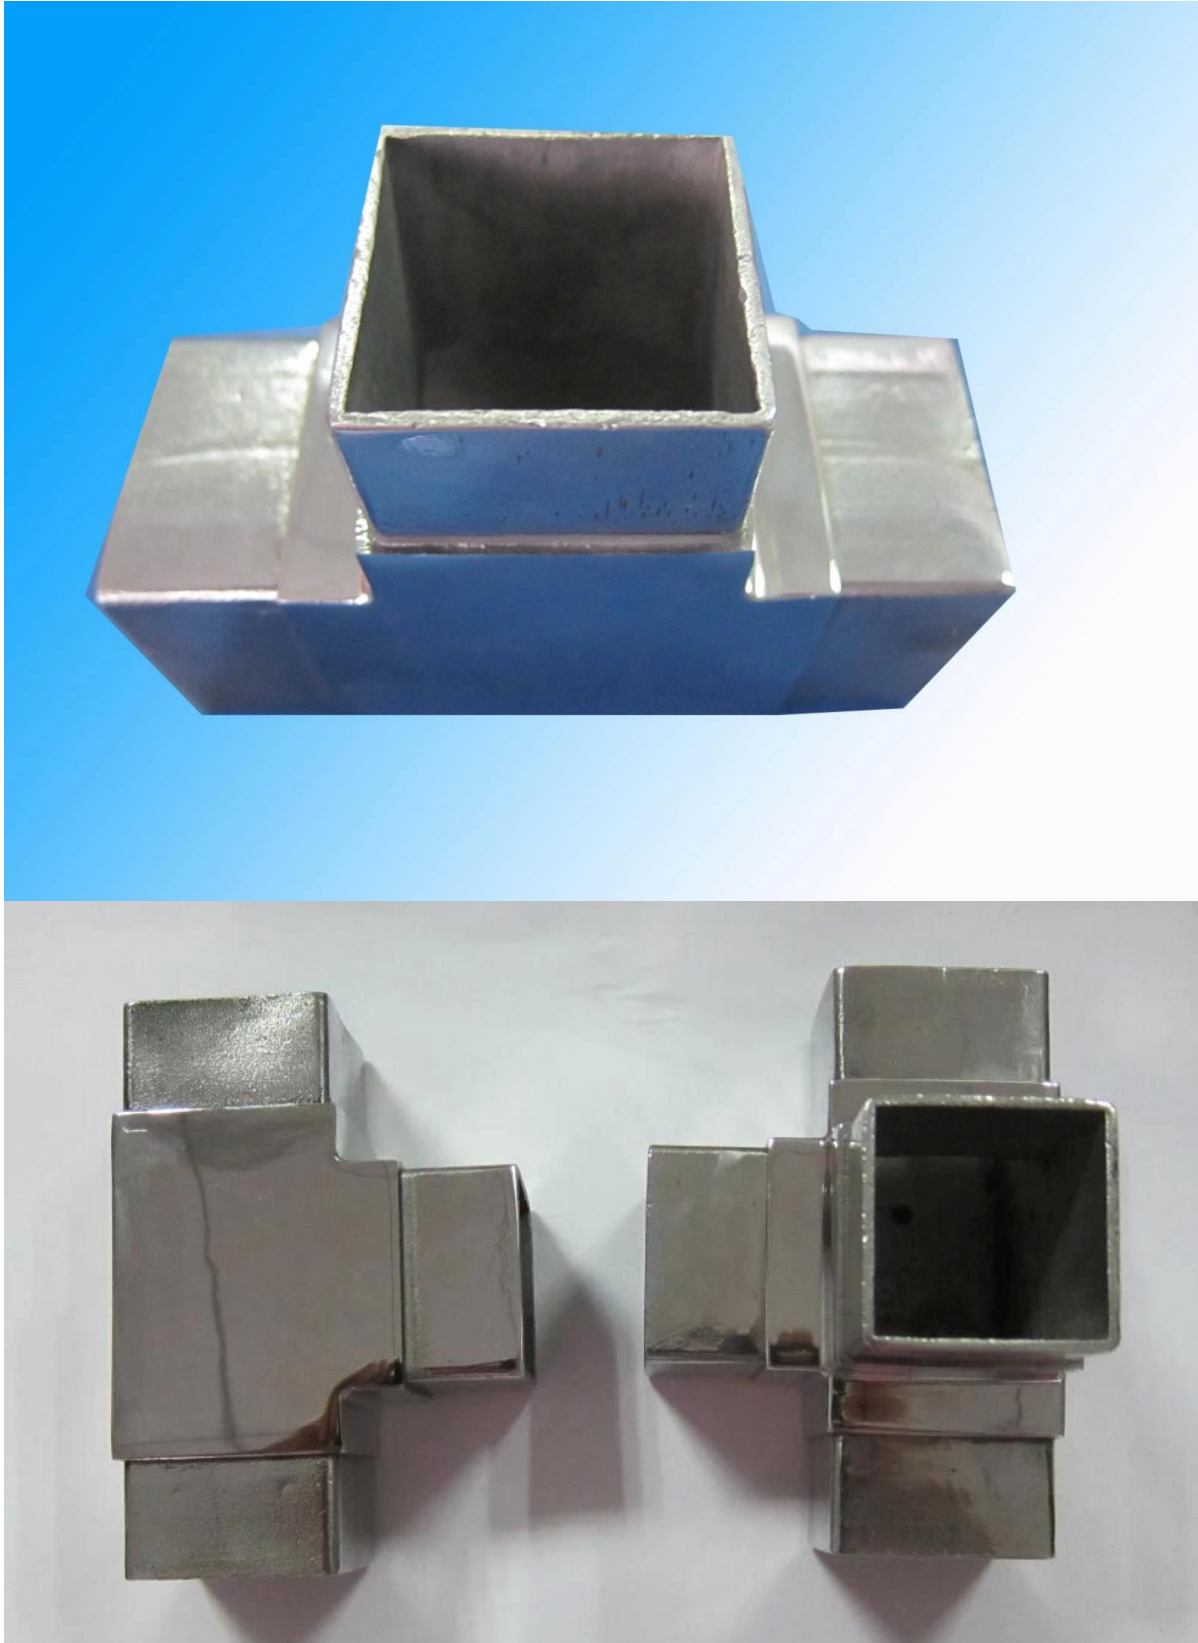

Stainless Steel Polished Square Tube Connector

Product description:

- 1. Material: Stainless steel 304/316**
- 2. Finish: Satin or mirror polished**
- 3. For tube size: 40*40mm**

Products information

Project photos