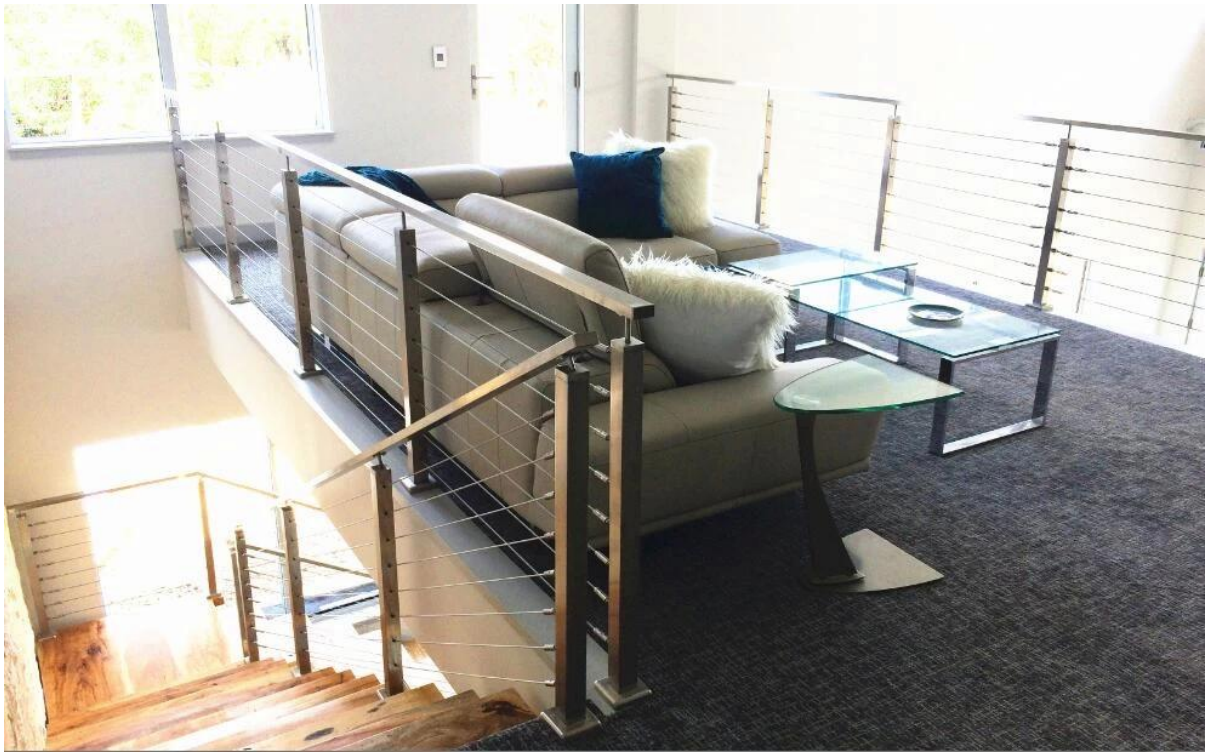

Project photos