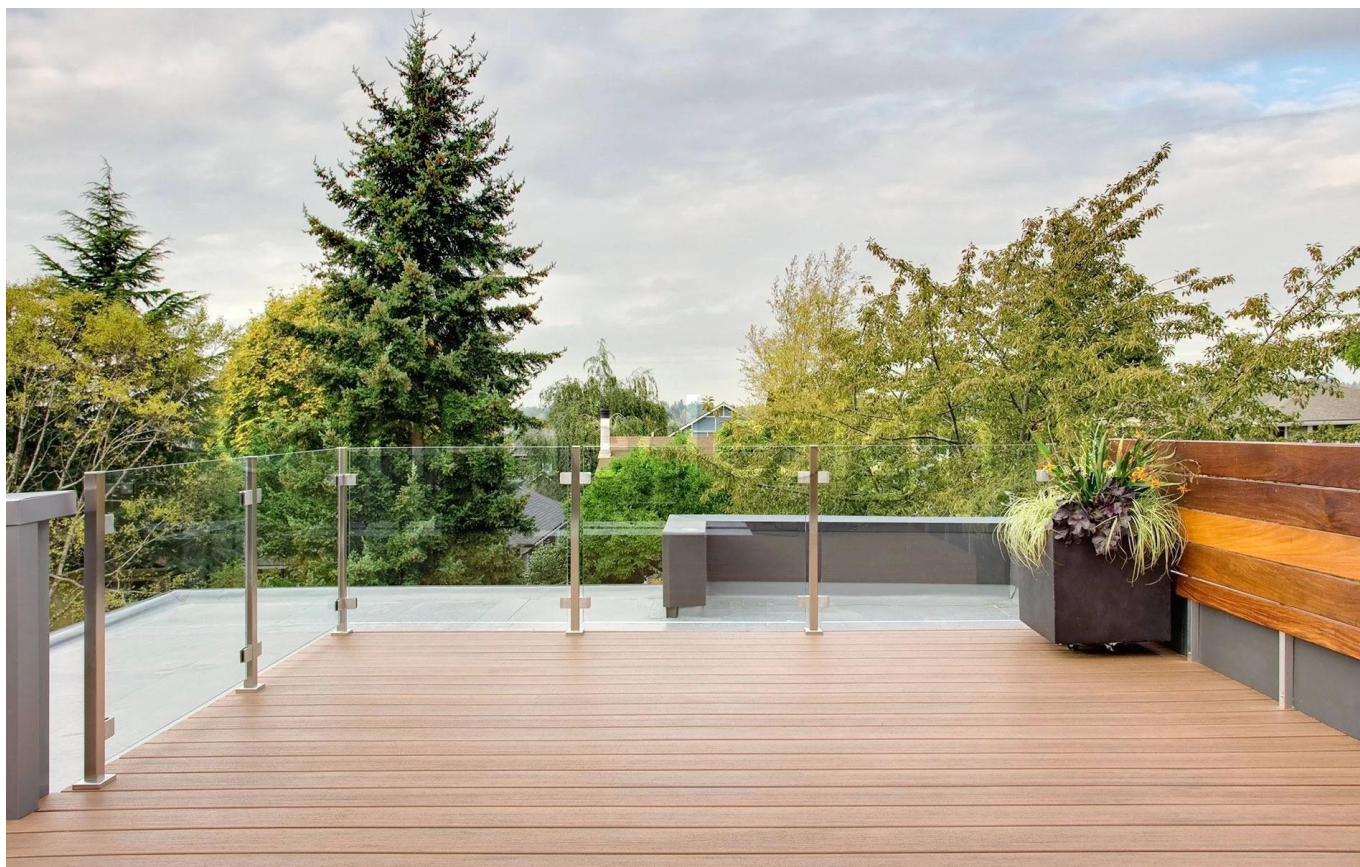

Please feel free to [contact us](#) if you have any interest in our products.

Email: sales03@launch-china.cn

Skype: [launch_03](#)