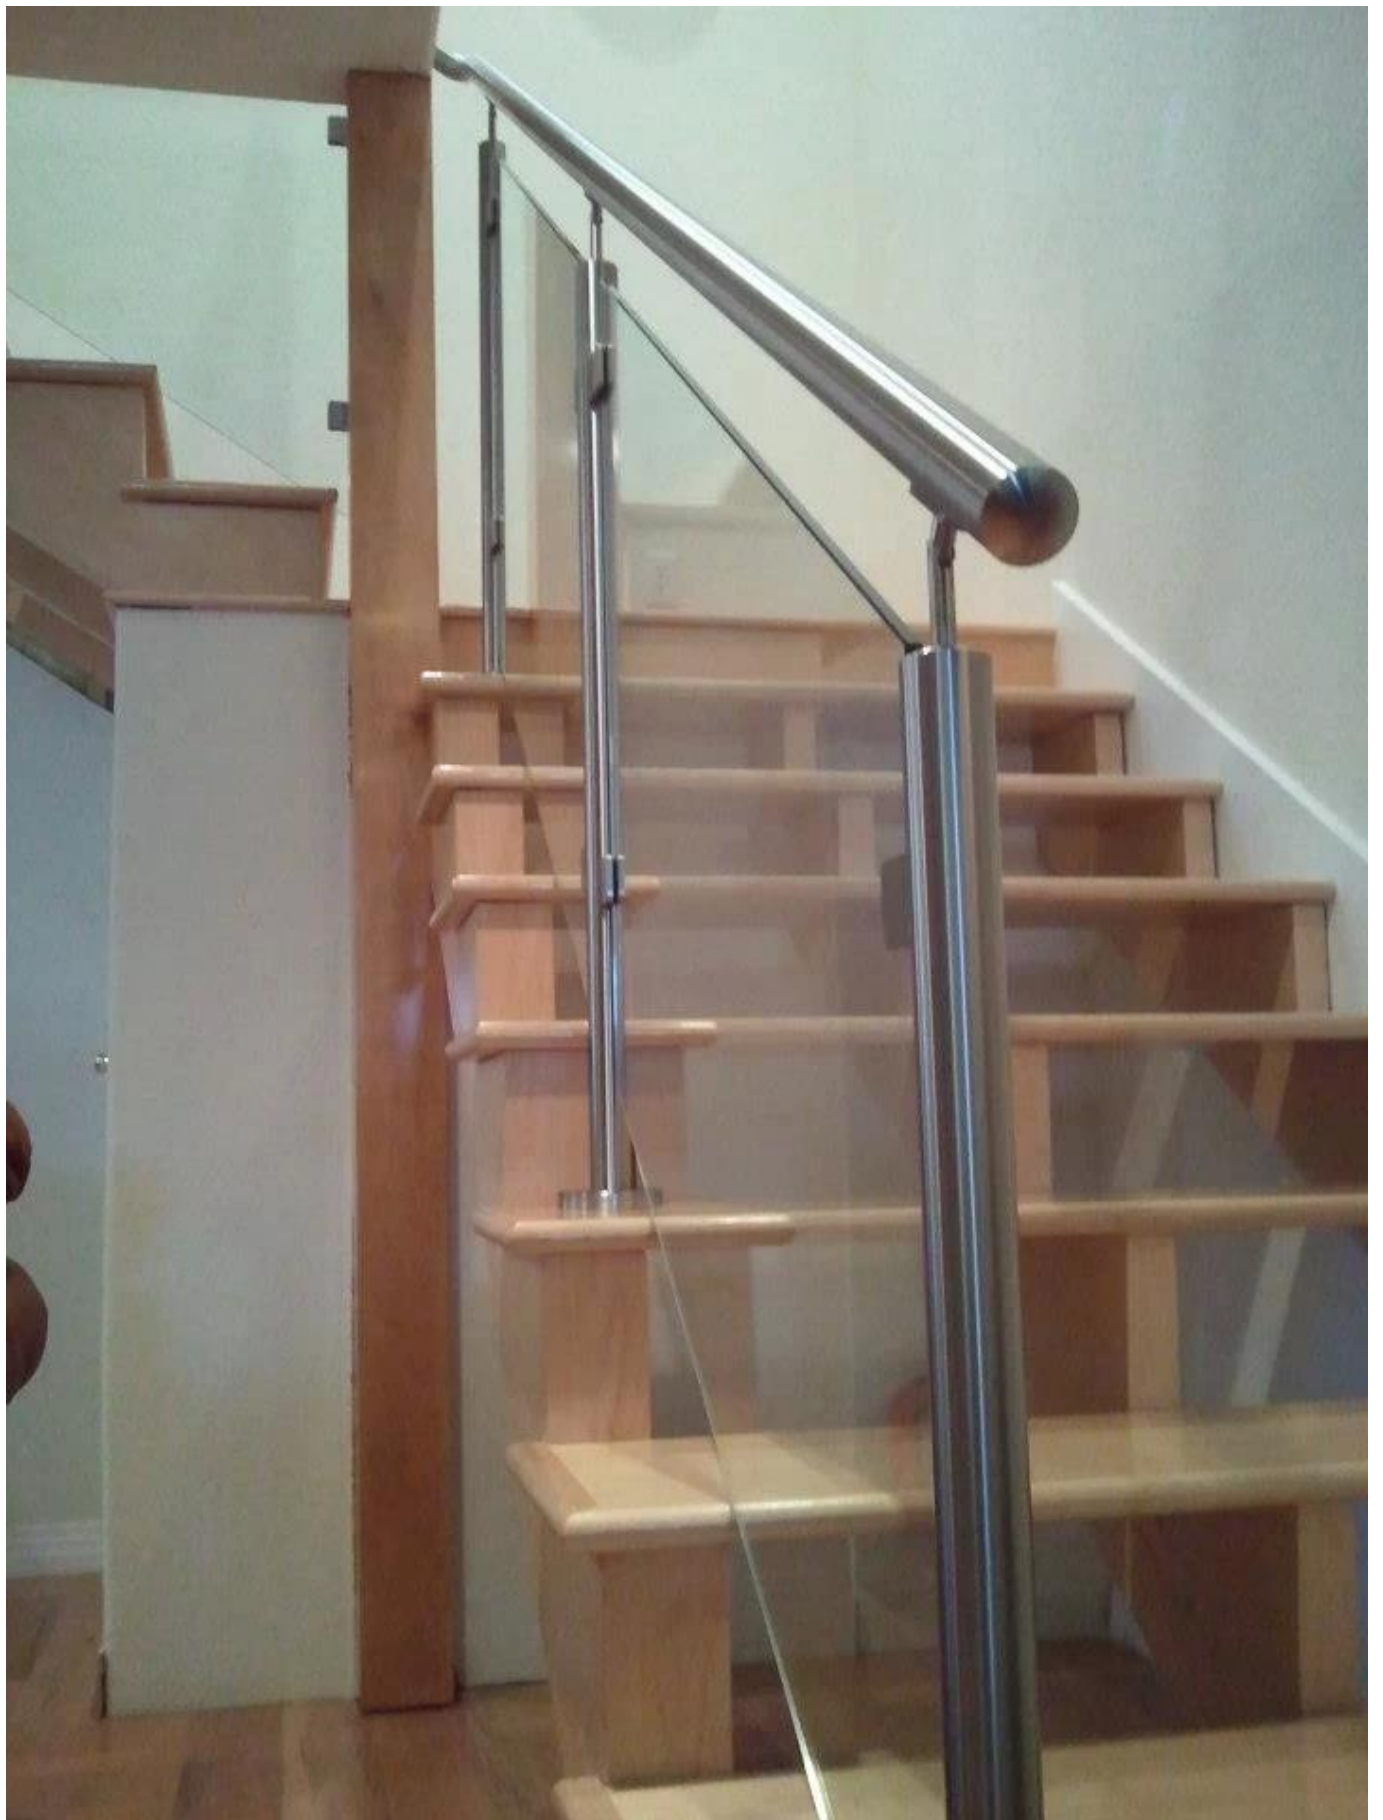

stainless steel domed end cap 50.8mm round , for 50.8*1.5mm round handrail tubes .

Specs for stainless steel domed end cap 50.8mm round .

- Material 304/316 SS
- polished or brushed
- domed shape
- for 50.8*1.5mm tube handrail
- Model No.: LCH-209 /50.8

Model No.: LCH-213

LCH-213

Model No.: LCH-214

LCH-214

Model No.: LCH-215

LCH-215

Feel free to contact us to get more info. and price quotes for stainless steel domed end cap 50.8mm round .