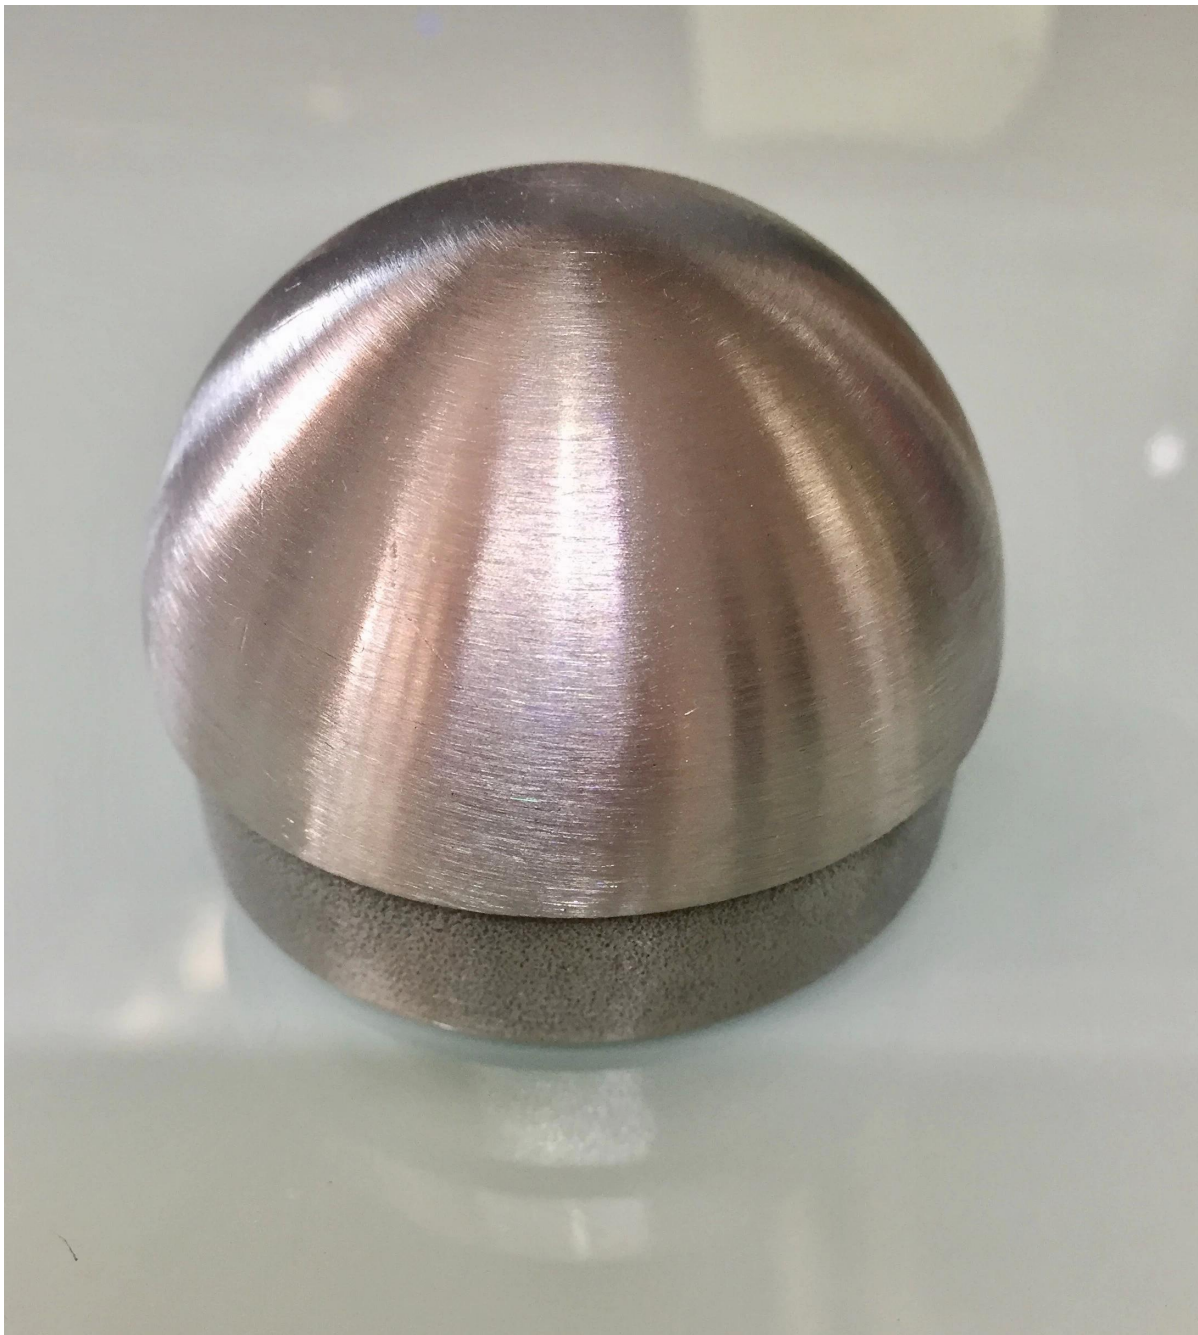

stainless steel domed end cap 50.8mm round , for 50.8*1.5mm round handrail tubes .

Specs for stainless steel domed end cap 50.8mm round .

- Material 304/316 SS
- polished or brushed
- domed shape
- for 50.8*1.5mm tube handrail
- Model No.: LCH-209 /50.8

Model No.: LCH-213

LCH-213

Model No.: LCH-214

LCH-214

Model No.: LCH-215

LCH-215

Feel free to contact us to get more info. and price quotes for stainless steel domed end cap 50.8mm round .