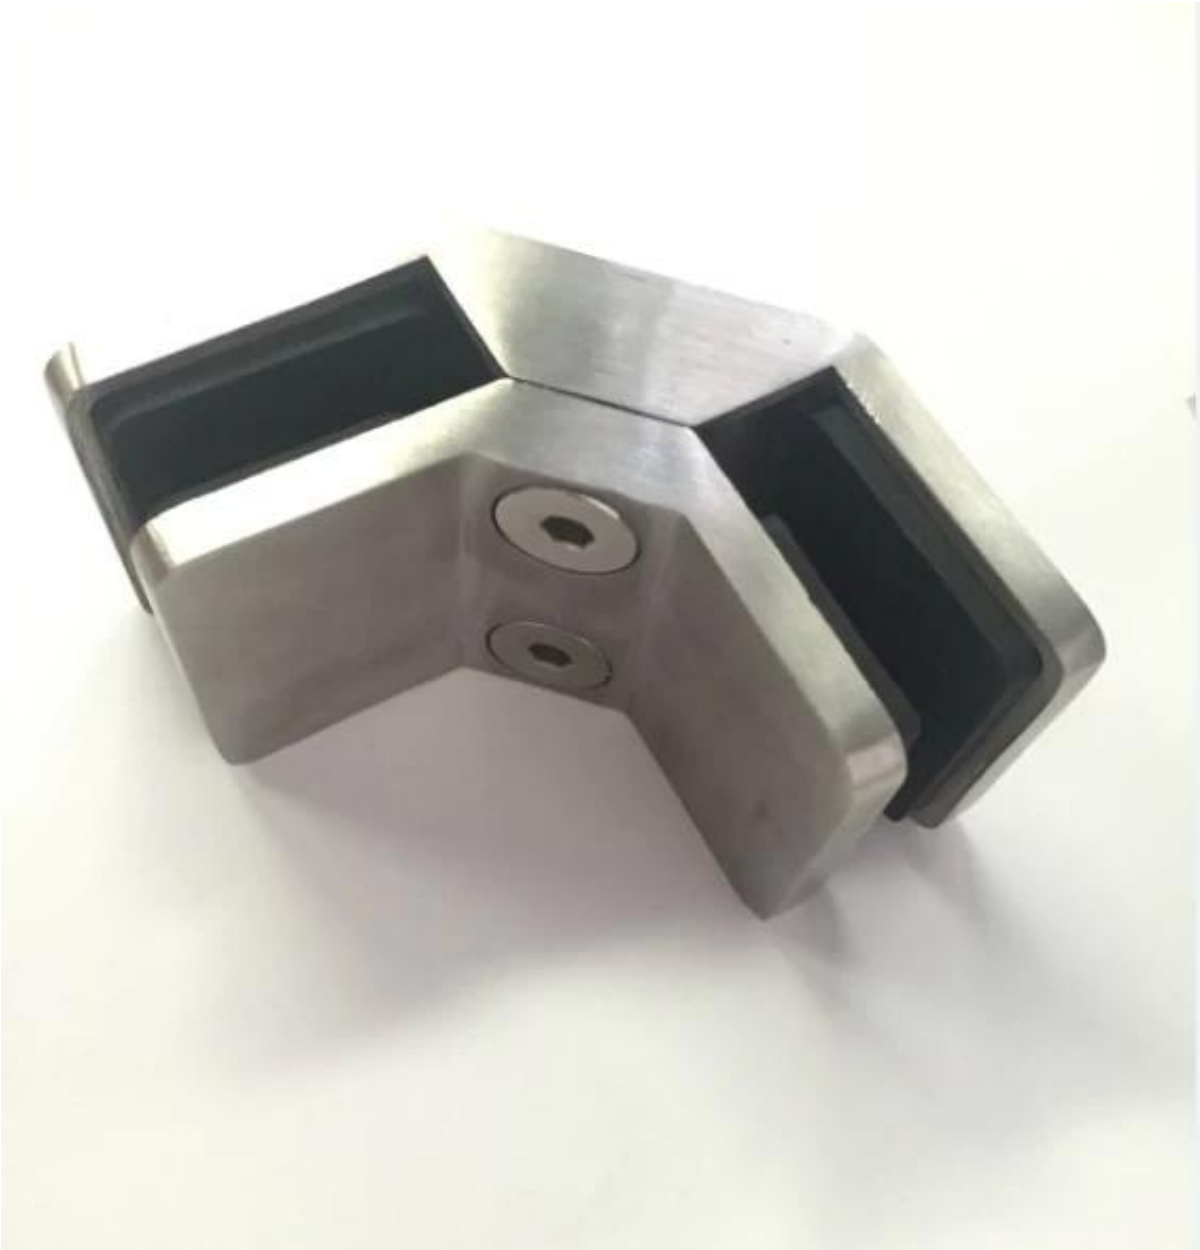

stainless steel glass railing fittings glass clamp hardware

Specification :

- Material: Stainless steel 304/316;
- For glass thickness: 8-12mm;
- Finish: Satin or mirror polished.
- Model No.: G102, G103, G104, G105 and G106 etc .

1. Round shape glass clips G103, G103R etc :

2. Square shape glass clips G102, G102R:

3. Corner 90 degree glass clamp, Model No. CB-90 :

CB-90

4. Corner 90 degree glass clamp, Model No. PV-90 :

KEBIL 科比奥®

5. Middle 180 degree glass clamp BC- 80 x 35 :