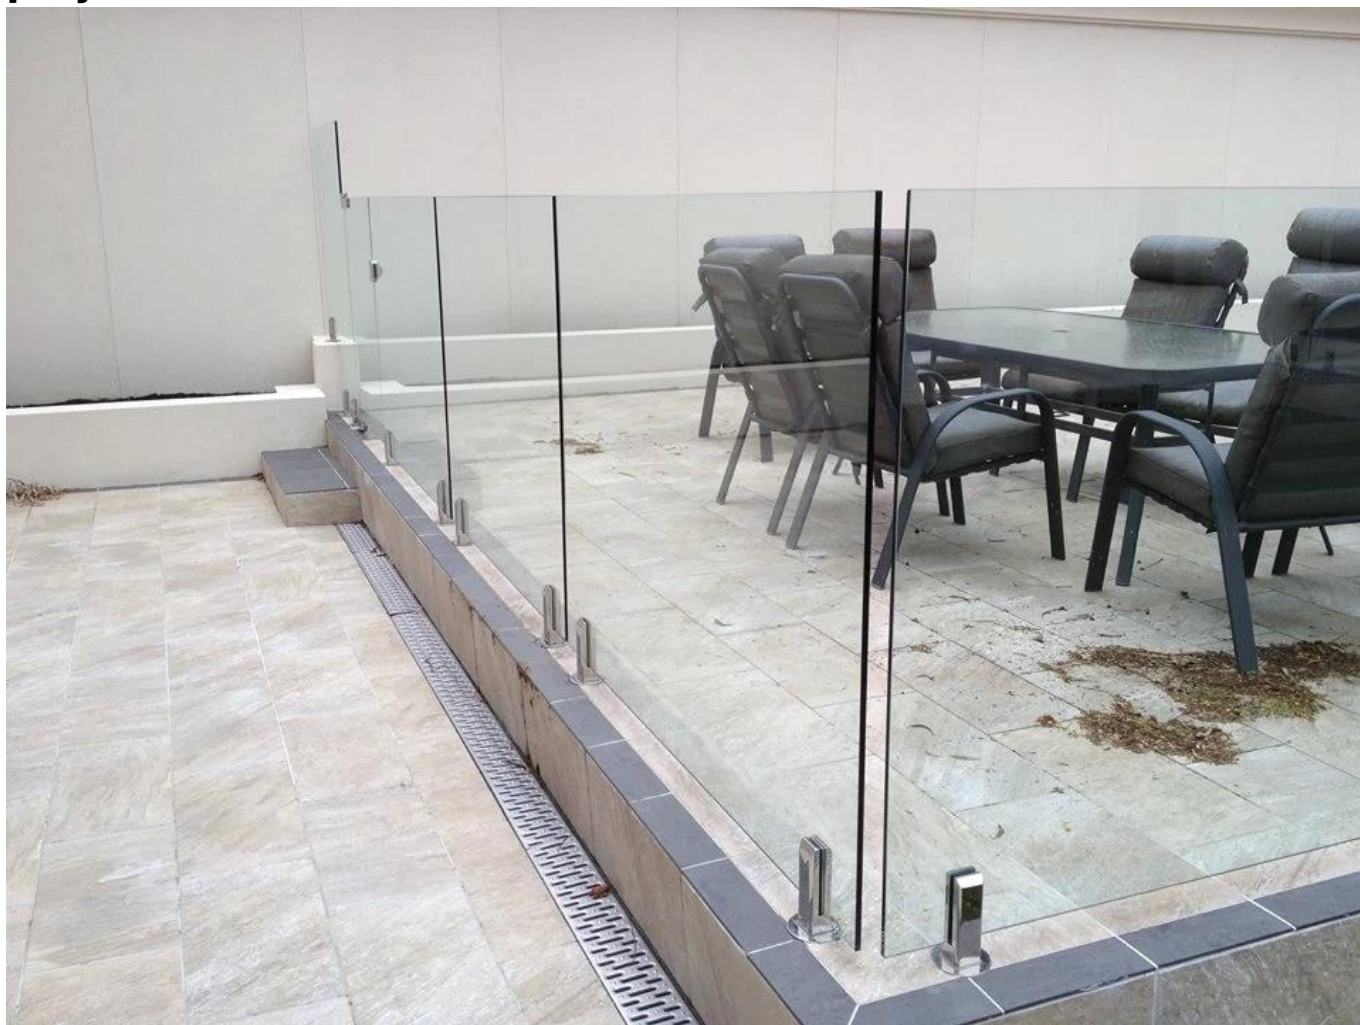

stainless steel glass spigot for pool fencing

material: stainless steel 316/316L, duplex 2205

finish: mirror or satin polished

for glass thickness: 10mm-13.52mm

application: for swimming pool fence, frameless glass railing, deck glass railing

model: SBM: square base plate spigot

SCM: square core drill spigot

RBM: round base plate spigot

RCM: round core drill spigot

MOQ: 1 set

shipping method: by DHL, UPS, FEDEX, by sea and by air

projects show

Please go to our [homepage](#), and we will help you to find the products you need. or [contact us](#) for recommendation.