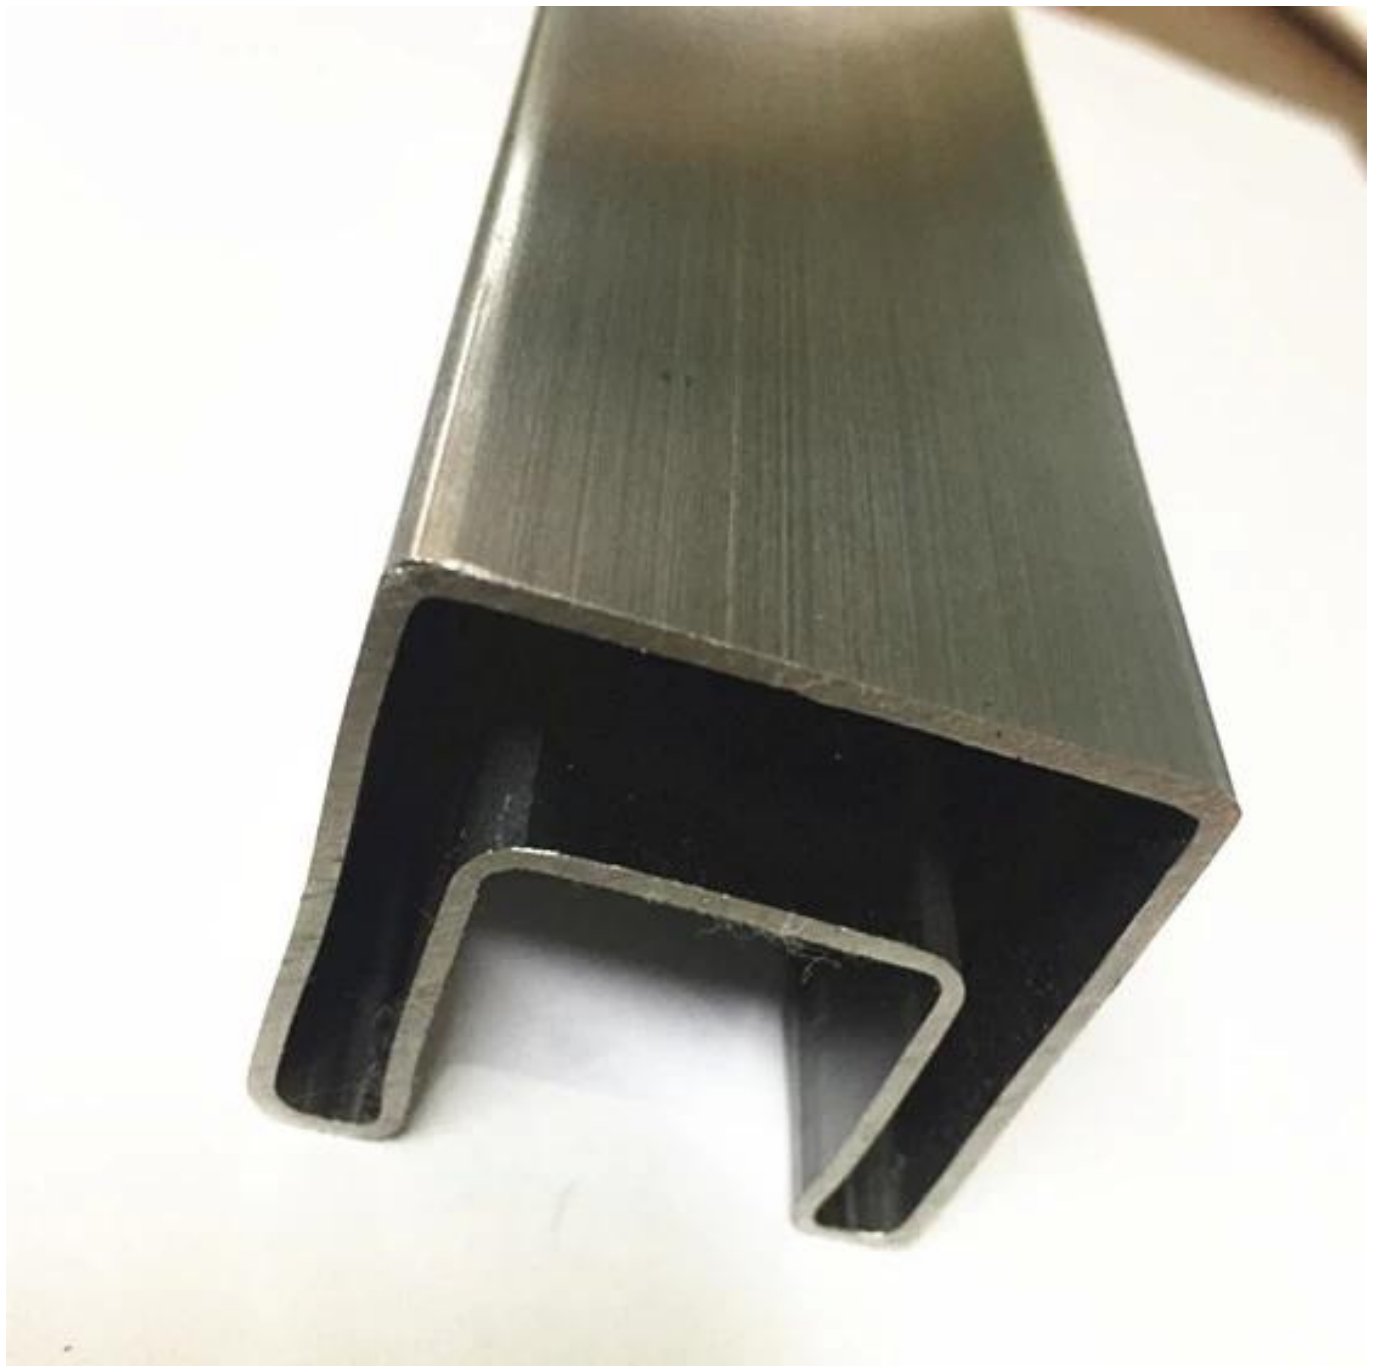

Stainless Steel groove tube for glass railing handrail

Material: Stainless steel 304 or 316L

Finish: Mirror polished or satin

Diameter 38mm, 42.4mm, 50.8mm, 63.5mm round slot tube.

Square 40 x 40, 50 x 50mm etc specs. slot tube available.

	DIAMETER (MM)	SLOT WIDTH (MM)	SLOT DEPTH (MM)		DIAMETER (MM)	SLOT WIDTH (MM)	SLOT DEPTH (MM)	
 ROUND SINGLE SLOT	38	15	15	 ROUND 90 DEGREE SLOT	50.8	15	15	
	42.4	15	15					
	42.4	24	24					
	45	20	20					
	50.8	15	15					
	50.8	20	20	 SQUARE SINGLE SLOT	30x30	15	15	
	50.8	25	25		38x38	15	15	
	50.8	30	30		40x40	15	15	
	50.8	15	20		40x40	20	20	
	60.3	20	20		40x40	24	24	
	60.3	25	25		50x50	15	15	
	63.5	15	15		50x50	20	20	
	63.5	20	20		50x50	24	24	
	63.5	25	25		 SQUARE DOUBLE SLOT	40x40	15	15
	63.5	30	30			50x50	15	15
	76	15	15					
76	20	20						
76	25	25	 SQUARE 90 DEGREE SLOT	50x50	15	15		
76	30	30						
 ROUND DOUBLE SLOT	50.8	15	15					
	50.8	25*16	16*12					
	63	20	20					
	63	25	25					