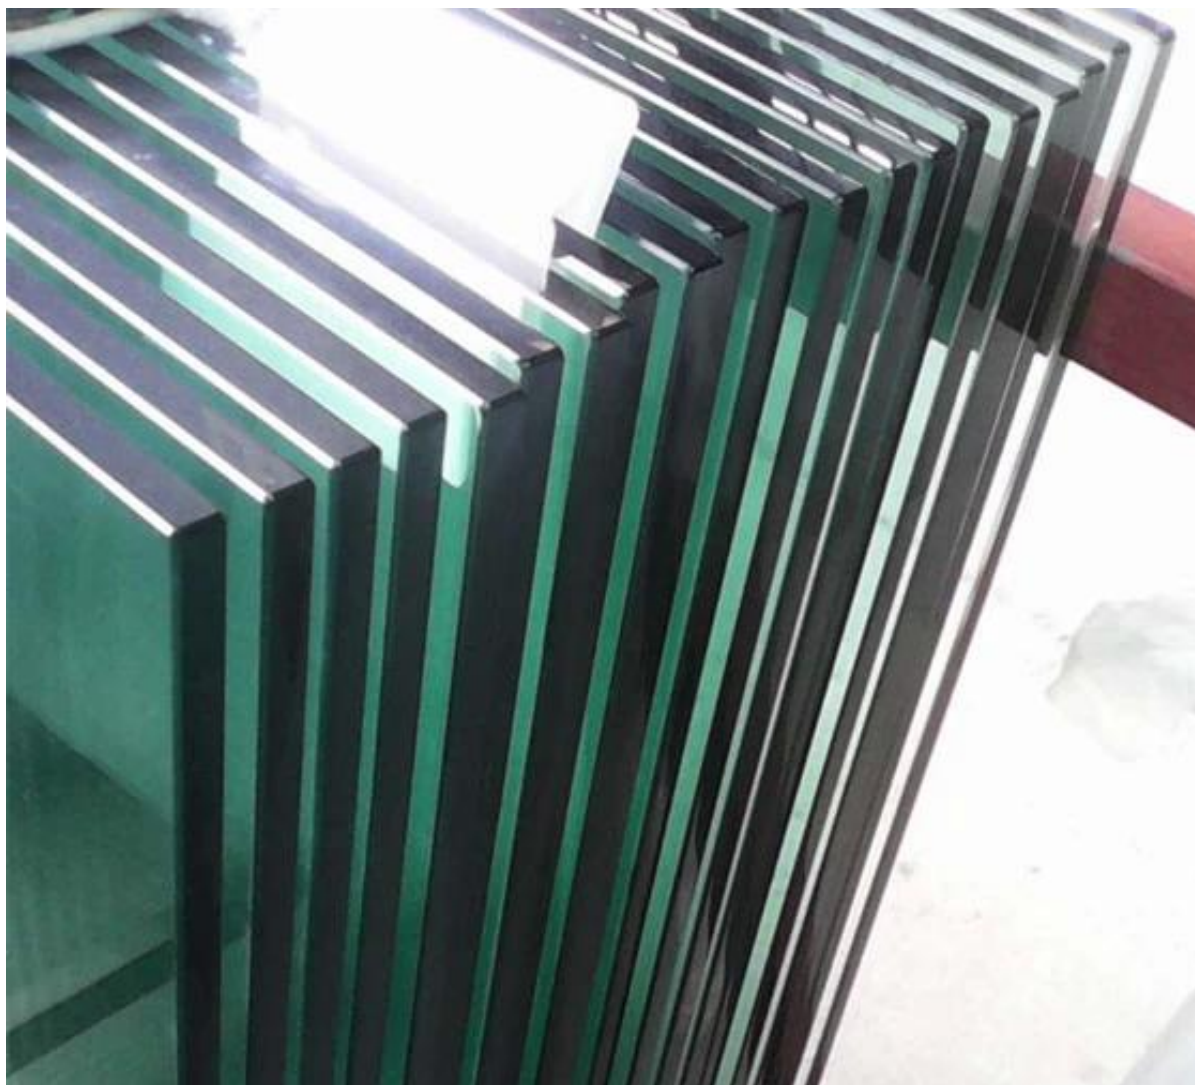

[1265mm high aluminum balcony handrail system with round 50x3mm aluminum post or 50x50x3mm square aluminum post](#)