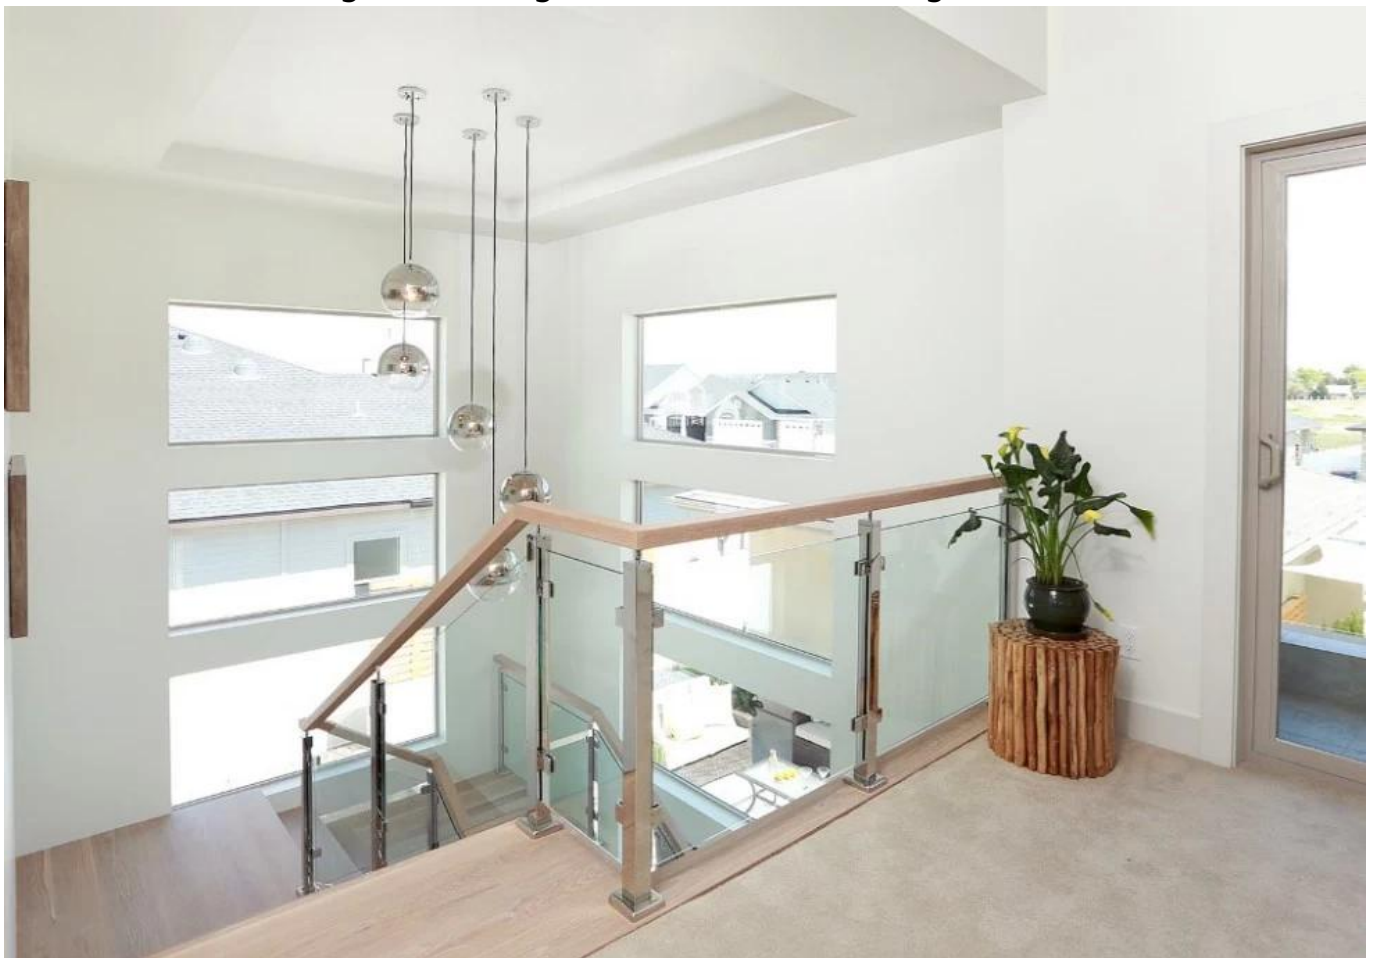

staircase glass railing stainless steel railings modern design for home decoration .

Specs for staircase glass railing stainless steel railings-

- Material : SS 304/316
- Finish : satin /mirror
- square stainless steel glass railing post size 40*40/50*50
- Height of post 900mm
- with glass clamps
- glass thickness can be 8-12mm

Photo of staircase glass railing stainless steel railings-