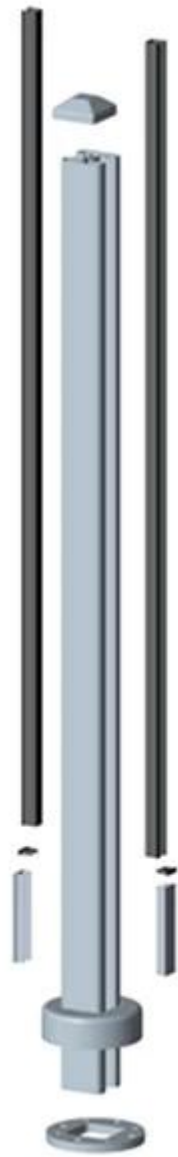

swimming pool fence, terrace railing designs, made in china aluminum railing
balustrade posts

1. New order finished for your reference, specifications :

1. Aluminum 6063 T5 material
2. RAL7024 custom powder coated finished
3. Square shape 50 x 50 x 3mm post, non-handrail design
4. 12mm tempered clear glass

2. Aluminium balustrade post photos

Different types post & section drawing :

Square 1 way

**Square 2 way
180 degree**

**Square 2 way
135 degree**

**Square 2 way
90 degree**

3. Tempered glass and package photos