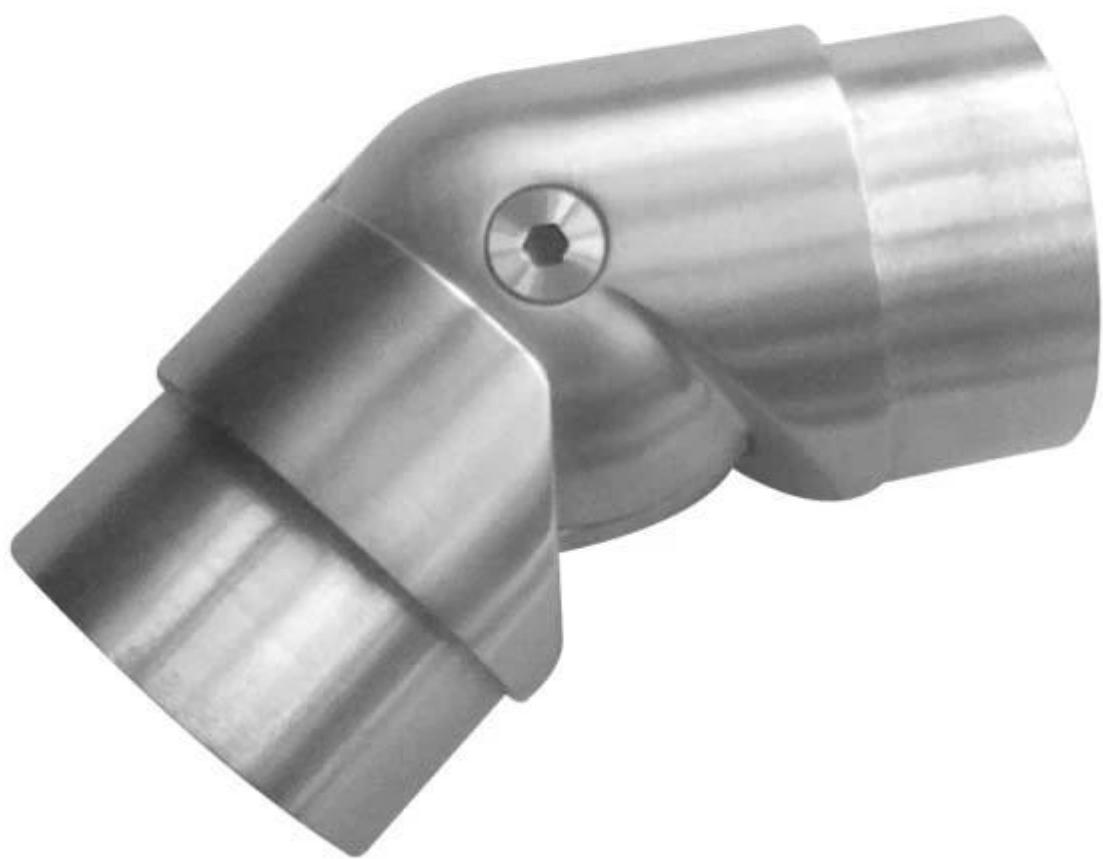

Tube connectors for square tubing 40x40mm , 304 or 316 stainless steel available only .

Specs. for [tube connectors](#)

Material	stainless steel
Finish	satin or mirror
for square tubing size	40x40mm
tubing thickness	1.2-1.5mm
tube connector	 2 way
tube connector	 3 way
tube connector	 3 way
tube connector	 4 way
tube connector	 4 way
MOQ	10 pcs

Application of tube connectors : for steel structure frames

More photos of tube connectors

**KEBIL** 科比奥®

**KEBIL** 科比奥®

**KEBIL** 科比奥®

**KEBIL** 科比奥®

**KEBIL** 科比奥®

Packing details for [tube connectors](#) .  
plastic bag + box + carton , or as per requirements