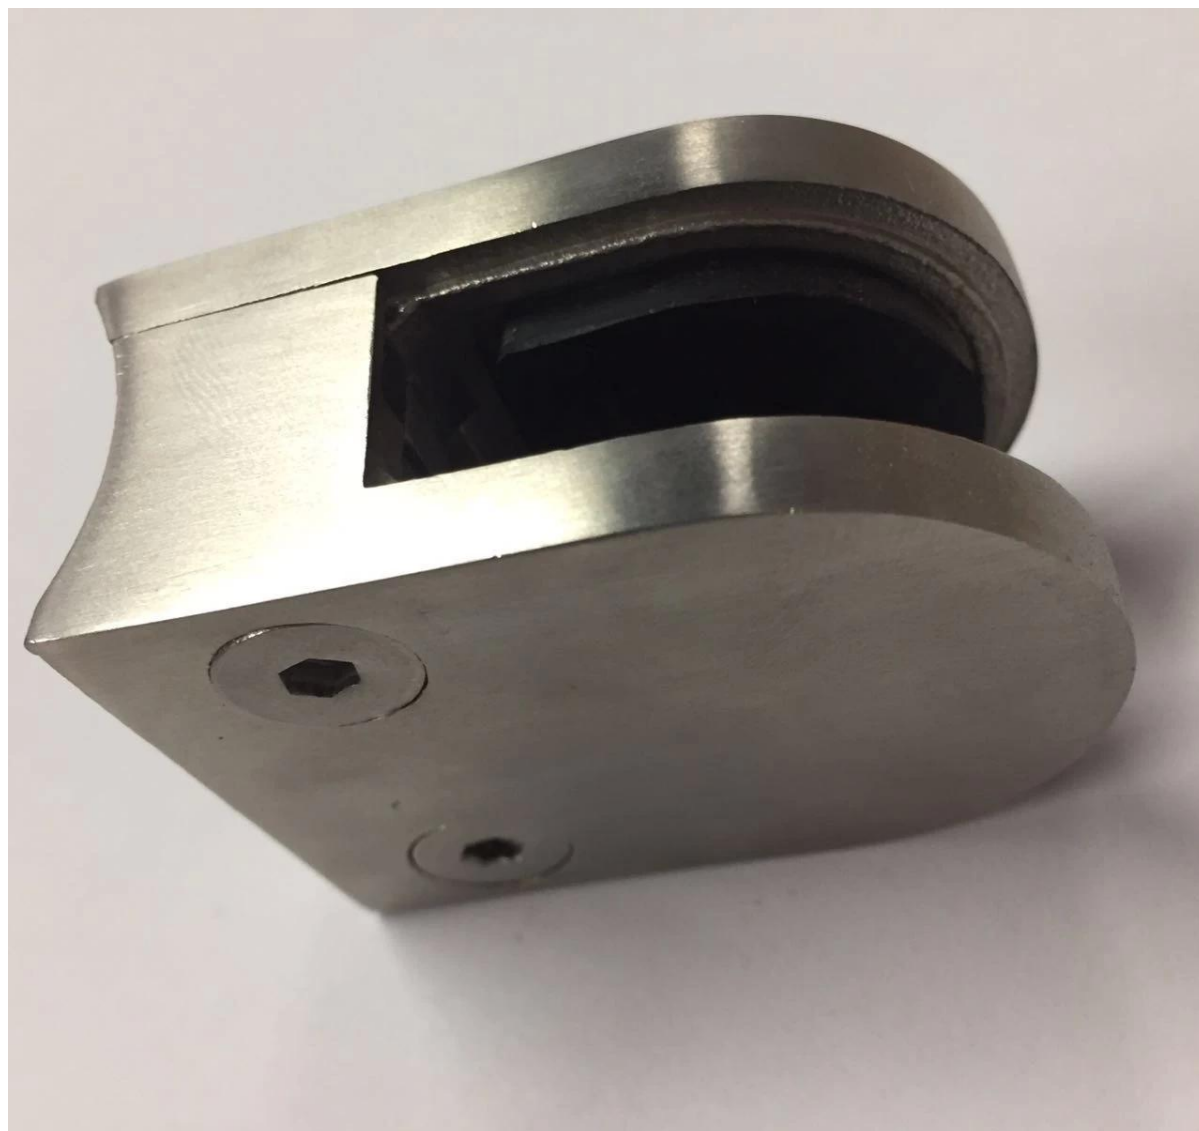

[D type stainless steel glass clamp holder](#) for 10mm glass for glass balustrade railing posts

Specs.

MOQ	10 pcs per pack
Material	316 stainless steel
Model no.	G105R
Glass thickness	10-12mm
apply	posts , wall etc.

Photos for [stainless steel glass clamps.](#)

side view

front view

Back view

Fell free to send us enquiry to get price quotes and shipping time !