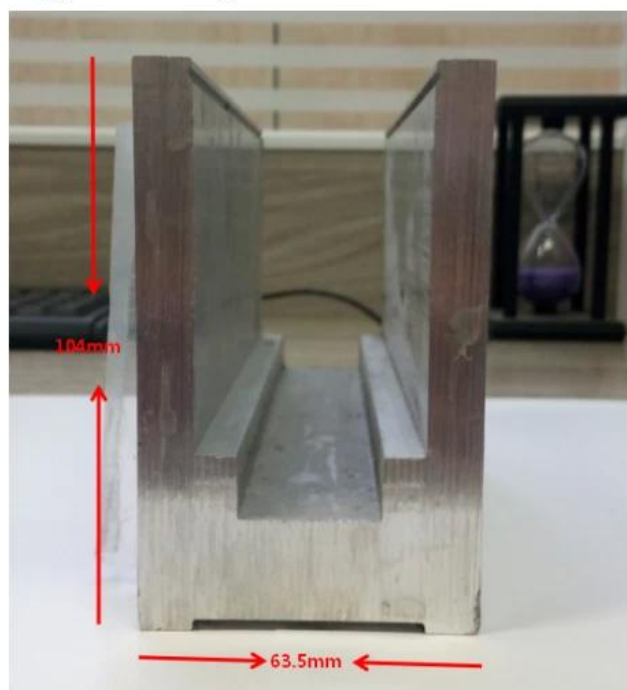

Waterproof tape 2 meters

Aluminum plastic fittings 3 sets

Expansion screws 3 pieces

LCH-D02

12 mm to 13.14 mm tempered glass

1 m aluminium groove contains the following accessories (excluding glass)

Aluminum trough 1 m

Small profile: for glass thickness 10-12.76mm

Big profile: for glass thickness 20-30mm

MANUSEIO DO TUBO DE SLOT:

Perguntas frequentes

1. você é fábrica?

Sim, nós somos fábrica.

2. Você oferece amostras grátis?