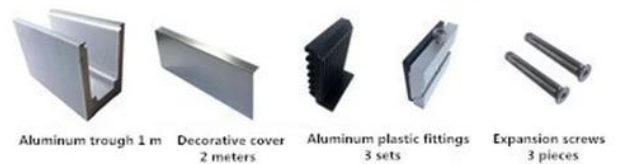

LCH-A02

20 mm to 21.52 mm tempered glass

1 m aluminium groove contains the following accessories (excluding glass)

LCH-B01 / A02: sem / com revestimento para uso com vidro de 16 mm a 17,52 mm

LCH-B01

16 mm to 17.52 mm tempered glass

1 m aluminium groove contains the following accessories (excluding glass)

LCH-B02

16 mm to 17.52 mm tempered glass

1 m aluminium groove contains the following accessories (excluding glass)

LCH-C01 / A02: sem / com revestimento para uso com vidro de 12 mm a 13,14 mm

LCH-C01

12 mm to 13.14 mm tempered glass

1 m aluminium groove contains the following accessories (excluding glass)

Aluminum trough 1 m Waterproof tape 2 meters

Aluminum plastic fittings 3 sets

Expansion screws 3 pieces

LCH-C02

12 mm to 13.14 mm tempered glass

1 m aluminium groove contains the following accessories (excluding glass)

Aluminum trough 1 m

Decorative cover 2 meters

Aluminum plastic fittings 3 sets

Expansion screws 3 pieces