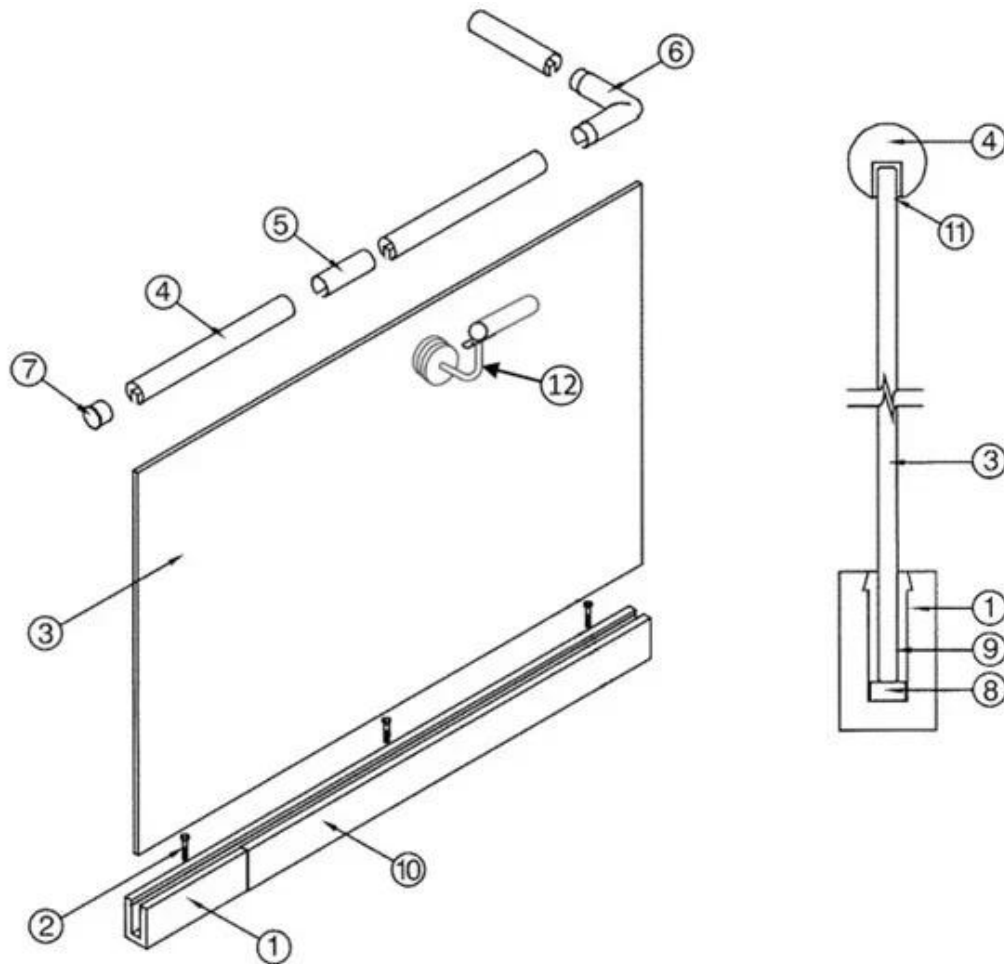

1. Aluminum Railing Base	7. End Cap
2. Stainless Cap Screw	8. Setting Block
3. ½" Tempered Float Glass	9. Expansive Cement
4. Top Rail	10. Cladding
5. Splice	11. Protective Insert
6. Corner fitting (Horizontal Shown Vertical Also Available)	12. Handrail Brackets and Fittings Also Available

Contato

Obrigado pela visita ! Qualquer pergunta ou inquérito, por favor deixe uma mensagem. Vai voltar para você dentro de 24 horas.

Qualquer inquérito urgente, entre em contato conosco abaixo:

-Contato: Wendy.

-O email: sales04@launch-china.cn.

-Ffice: (86-755) 86037559