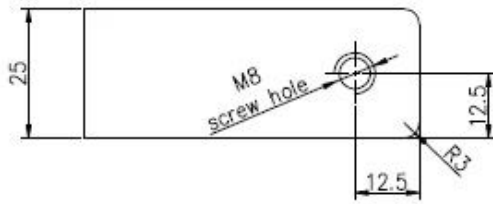

KEBIL 科比奥®

TécnicoDesenhando

Glass TO GLASS HOLDER 90°

Glass TO WALL HOLDER 90°