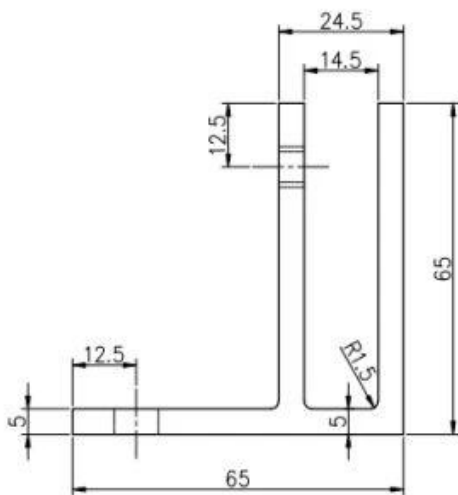

KEBIL 科比奥®

TécnicoDesenhando

Glass TO GLASS HOLDER 90°

Glass TO WALL HOLDER 90°