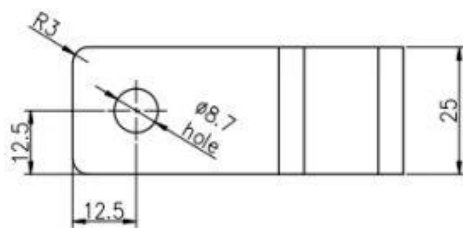

KEBIL 科比奥®

TécnicoDesenhando

Glass TO GLASS HOLDER 90°

Glass TO WALL HOLDER 90°