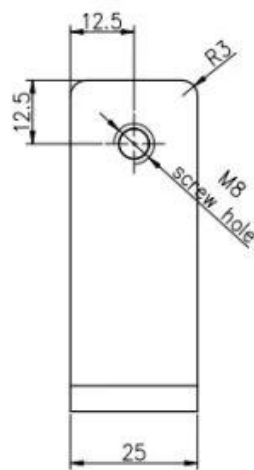

KEBIL 科比奥®

TécnicoDesenhando

Glass TO GLASS HOLDER 90°

Glass TO WALL HOLDER 90°