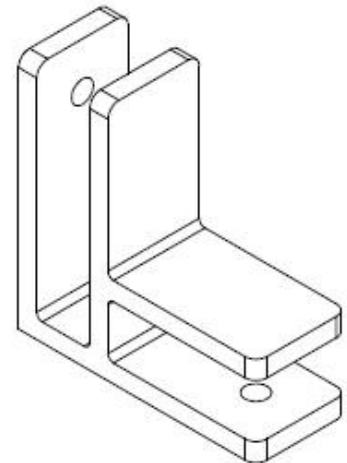

KEBIL 科比奥®

TécnicoDesenhando

Glass TO GLASS HOLDER 90°

Glass TO WALL HOLDER 90°