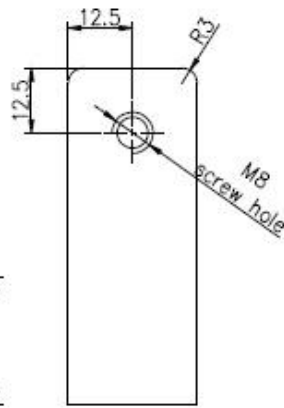

KEBIL 科比奥®

TécnicoDesenhando

Glass TO GLASS HOLDER 90°

Glass TO WALL HOLDER 90°