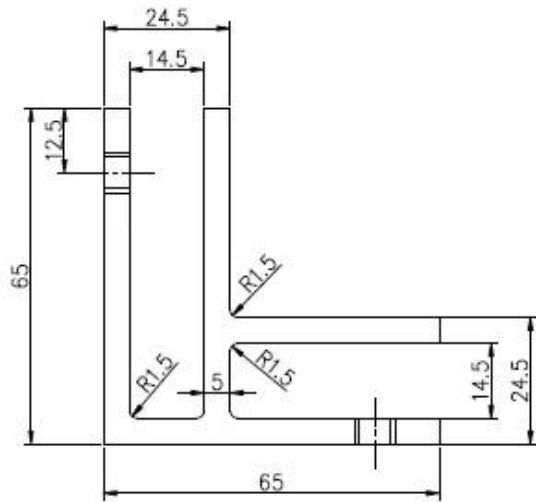

KEBIL 科比奥®

TécnicoDesenhando

Glass TO GLASS HOLDER 90°

Glass TO WALL HOLDER 90°