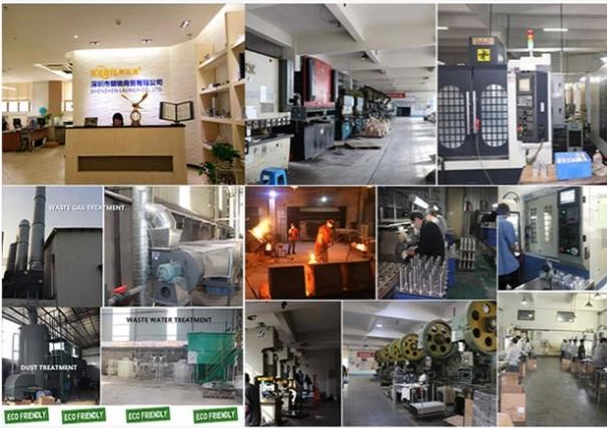

## ABOUT US

Shenzhen Launch Co., Ltd was established in 2004, located at Nanshan District, Shenzhen, and one hour by car from Hongkong International Airport. Our main products are high-grade building materials including stainless steel balustrade post, staircase handrail, balcony guardrail, swimming pool fence and other high-grade building materials. All the products are designed strictly according to the high-end market requirements. We have our own factory in Tangxia Town, Dongguan, with more than 50 sets of various precision equipments, such as CNC lathe, milling machine, punching machine, pipe cutter, argon welder, drilling machine, polisher, etc. which can provide customers with complete product processing services.

## COMPANY INTRODUCTION

Verification Type:  Supplier Assessment  Onsite Check

 **Country / Region:**  
Guangdong, China ✓

 **Year Established:**  
2004 ✓

 **Main Products:**  
CNC Machining Parts, Stamping Pa... ✓