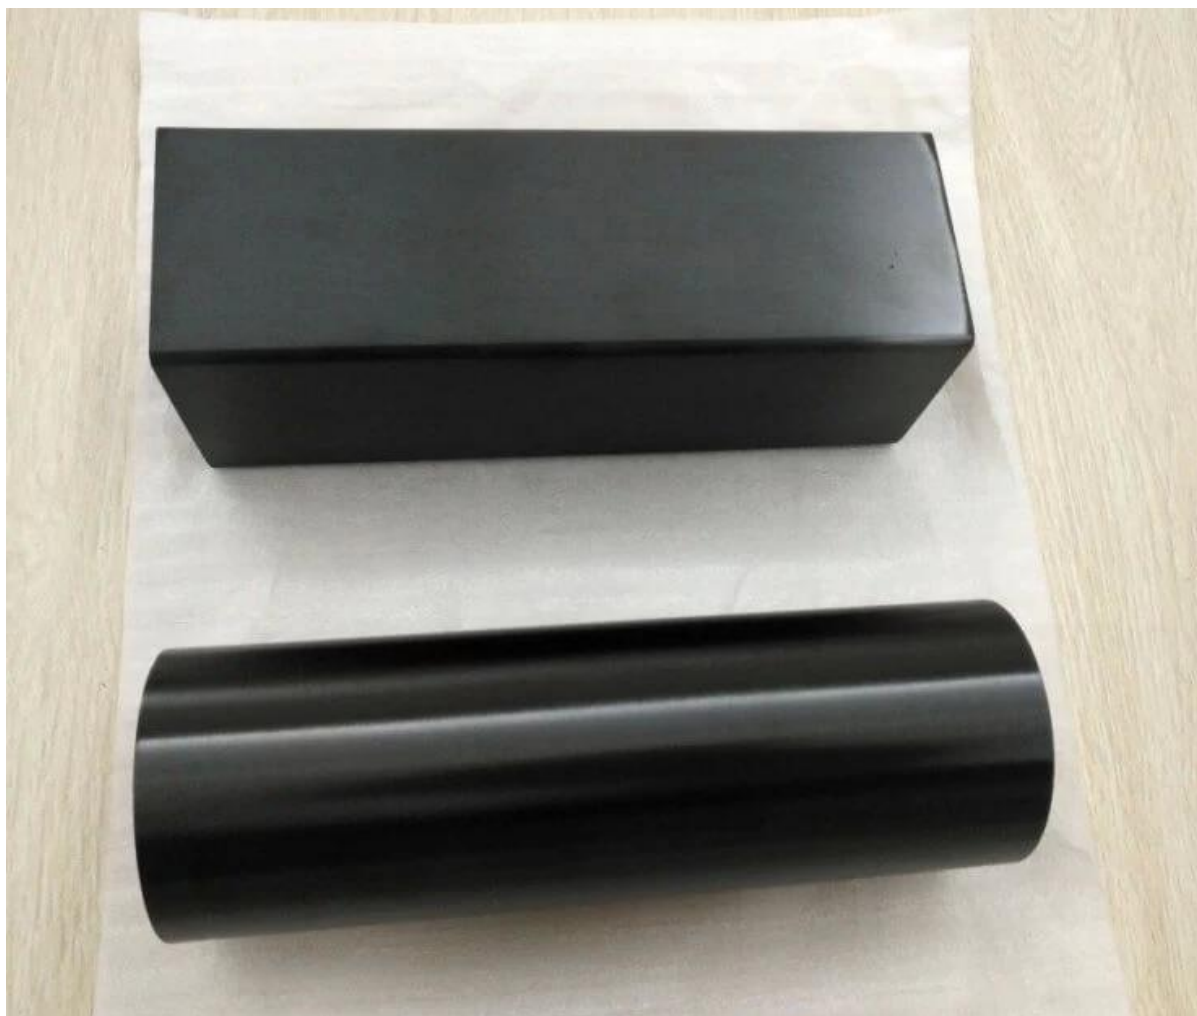

Revestimento a vácuo Matt Black Tubo de corrimão de aço inoxidável

Vários tipos Tubo de aço inoxidável disponível:

STAINLESS STEEL HANDRAIL TUBE

Round tube	
Material	Stainless steel 304L /316L
Finish	Satin or mirror
Sizes	Ø 38.1 x 1.5 mm Ø 42.4 x 1.5 mm Ø 50.8 x 1.5 mm

Square tube	
Material	Stainless steel 304L /316L
Finish	Satin or mirror
Sizes	38 x 38 x 1.5 mm 40 x 40 x 1.5 mm 50 x 50 x 1.5 mm

Rectangular tube	
Material	Stainless steel 304L /316L
Finish	Satin or mirror
Sizes	50 x 10 x 1.5 mm 50 x 25 x 1.5 mm

STAINLESS STEEL SLOT HANDRAIL TUBE

Round slot tube	
Material	Stainless steel 304L /316L
Finish	Satin or mirror
Sizes	Ø 38 x 1.5 , 15x15mm single slot Ø 42x1.5 mm , 15x15mm / 24x24mm single slot Ø 50.8x1.5 mm , 15x15mm single slot

Square slot tube	
Material	Stainless steel 304L /316L
Finish	Satin or mirror
Sizes	- 31.8x31.8x1.5 , 15x15 mm single slot - 40x40x1.5 , 15x15 mm / 20x20mm single slot - 50x25x1.5 , 15x15mm single /double slot