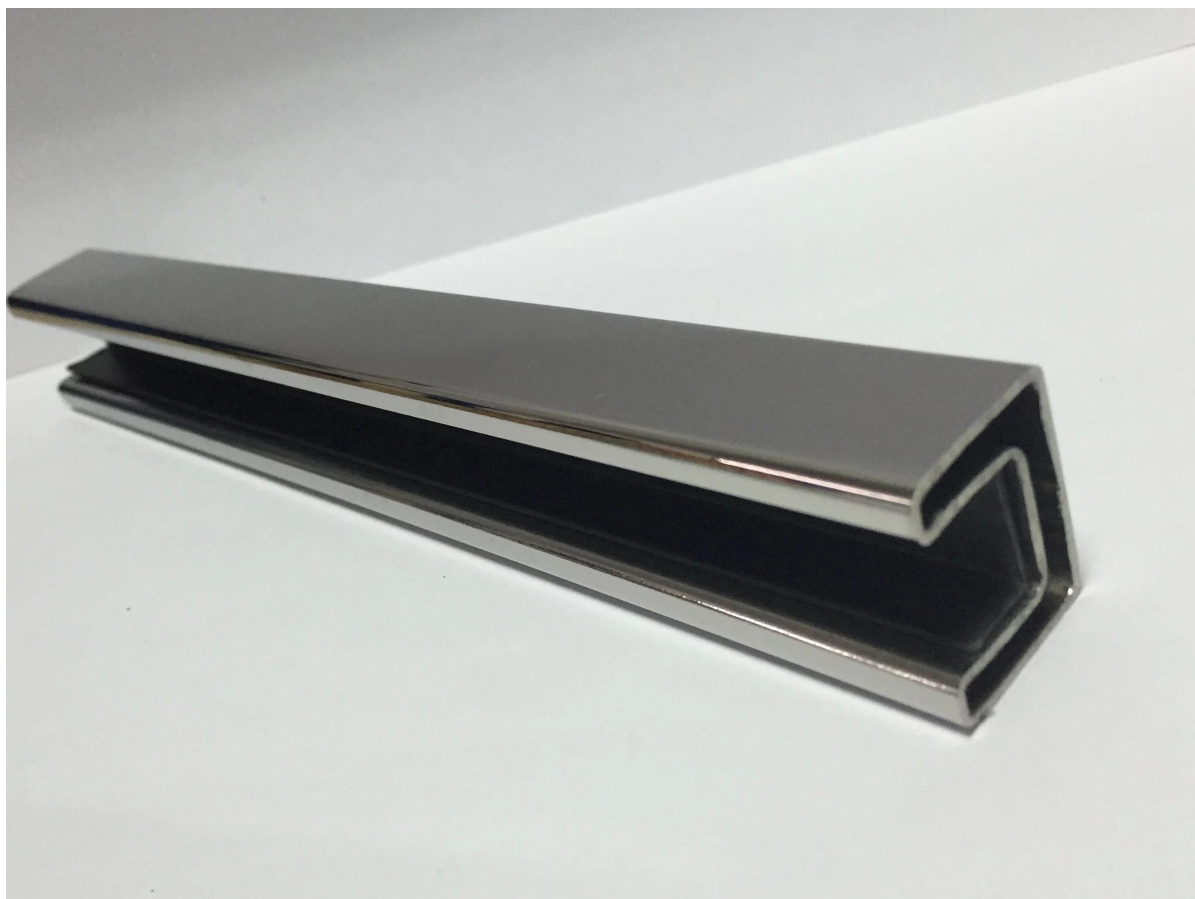

5. 20 x 25 x 1,2 mm, tubo de encaixe único de 14 x 14 mm: