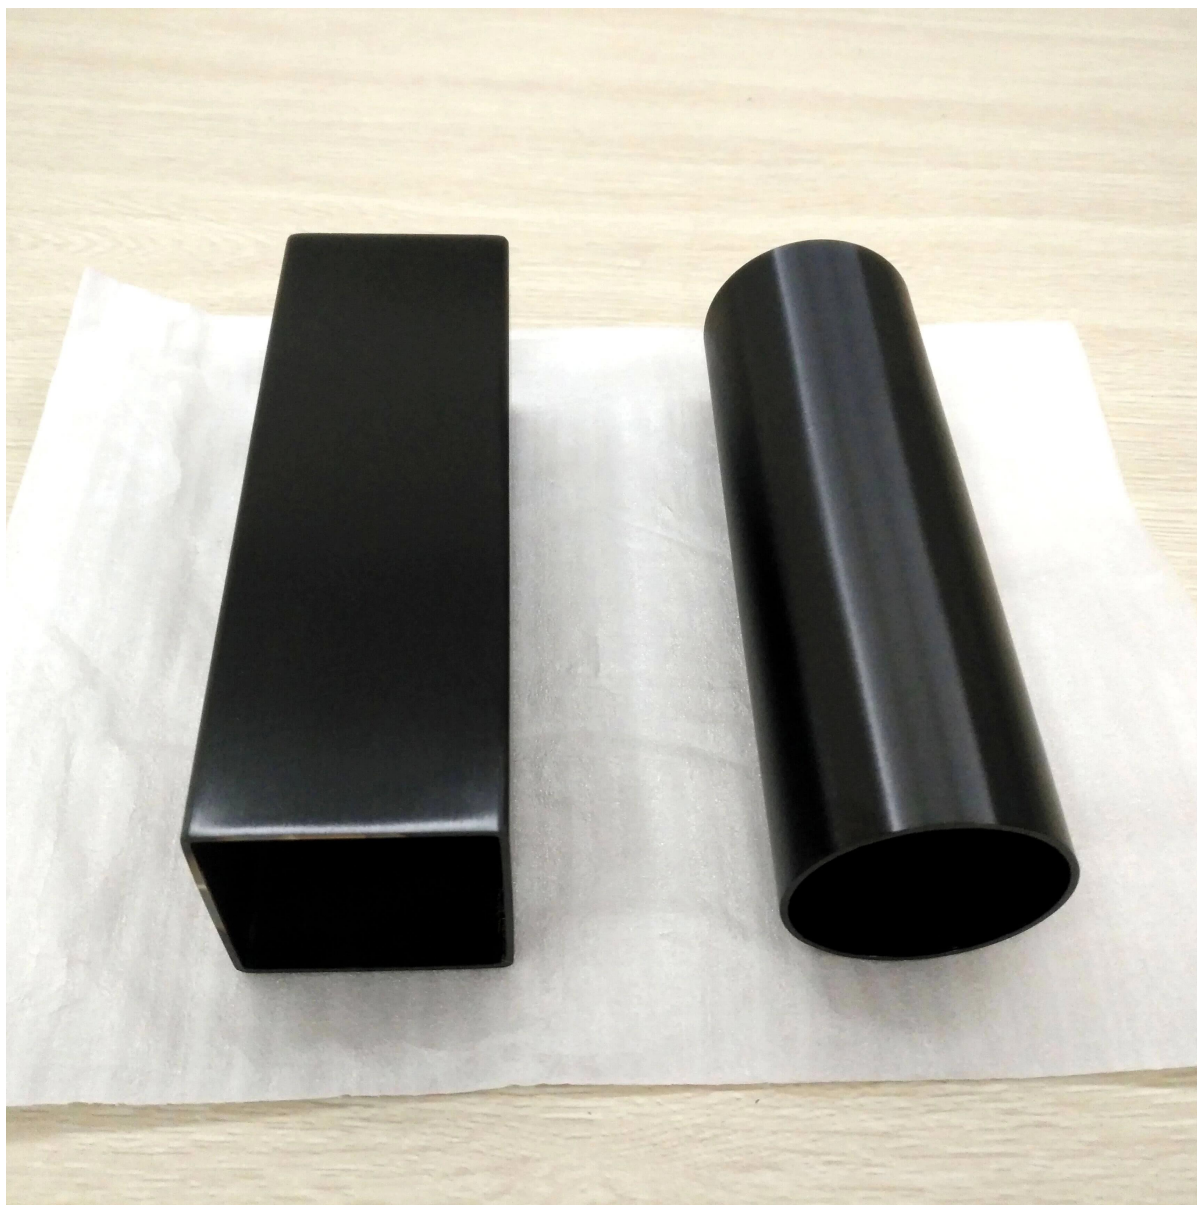

Revestimento a vácuo Matt Black Tubo de corrimão de aço inoxidável

Vários tipos Tubo de aço inoxidável disponível:

STAINLESS STEEL HANDRAIL TUBE

Round tube	
Material	Stainless steel 304L /316L
Finish	Satin or mirror
Sizes	Ø 38.1 x 1.5 mm Ø 42.4 x 1.5 mm Ø 50.8 x 1.5 mm

Square tube	
Material	Stainless steel 304L /316L
Finish	Satin or mirror
Sizes	38 x 38 x 1.5 mm 40 x 40 x 1.5 mm 50 x 50 x 1.5 mm

Rectangular tube	
Material	Stainless steel 304L /316L
Finish	Satin or mirror
Sizes	50 x 10 x 1.5 mm 50 x 25 x 1.5 mm

STAINLESS STEEL SLOT HANDRAIL TUBE

Round slot tube	
Material	Stainless steel 304L /316L
Finish	Satin or mirror
Sizes	Ø 38 x 1.5 , 15x15mm single slot Ø 42x1.5 mm , 15x15mm / 24x24mm single slot Ø 50.8x1.5 mm , 15x15mm single slot

Square slot tube	
Material	Stainless steel 304L /316L
Finish	Satin or mirror
Sizes	- 31.8x31.8x1.5 , 15x15 mm single slot - 40x40x1.5 , 15x15 mm / 20x20mm single slot - 50x25x1.5 , 15x15mm single /double slot