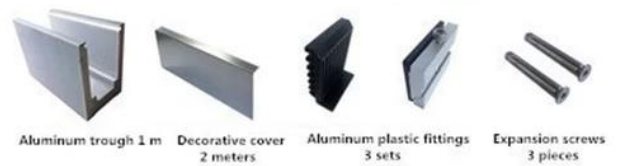

LCH-A02

20 mm to 21.52 mm tempered glass

1 m aluminium groove contains the following accessories (excluding glass)

LCH-B01 / A02: sem / com revestimento para uso com vidro de 16 mm a 17,52 mm

LCH-B01

16 mm to 17.52 mm tempered glass

1 m aluminium groove contains the following accessories (excluding glass)

LCH-B02

16 mm to 17.52 mm tempered glass

1 m aluminium groove contains the following accessories (excluding glass)

LCH-C01 / A02: sem / com revestimento para uso com vidro de 12 mm a 13,14 mm

LCH-C01

12 mm to 13.14 mm tempered glass

1 m aluminium groove contains the following accessories (excluding glass)

LCH-C02

12 mm to 13.14 mm tempered glass

1 m aluminium groove contains the following accessories (excluding glass)

LCH-D01 / A02: sem / com revestimento para uso com vidro de 12 mm a 13,14 mm

LCH-D01

12 mm to 13.14 mm tempered glass

1 m aluminium groove contains the following accessories (excluding glass)

LCH-D02

12 mm to 13.14 mm tempered glass