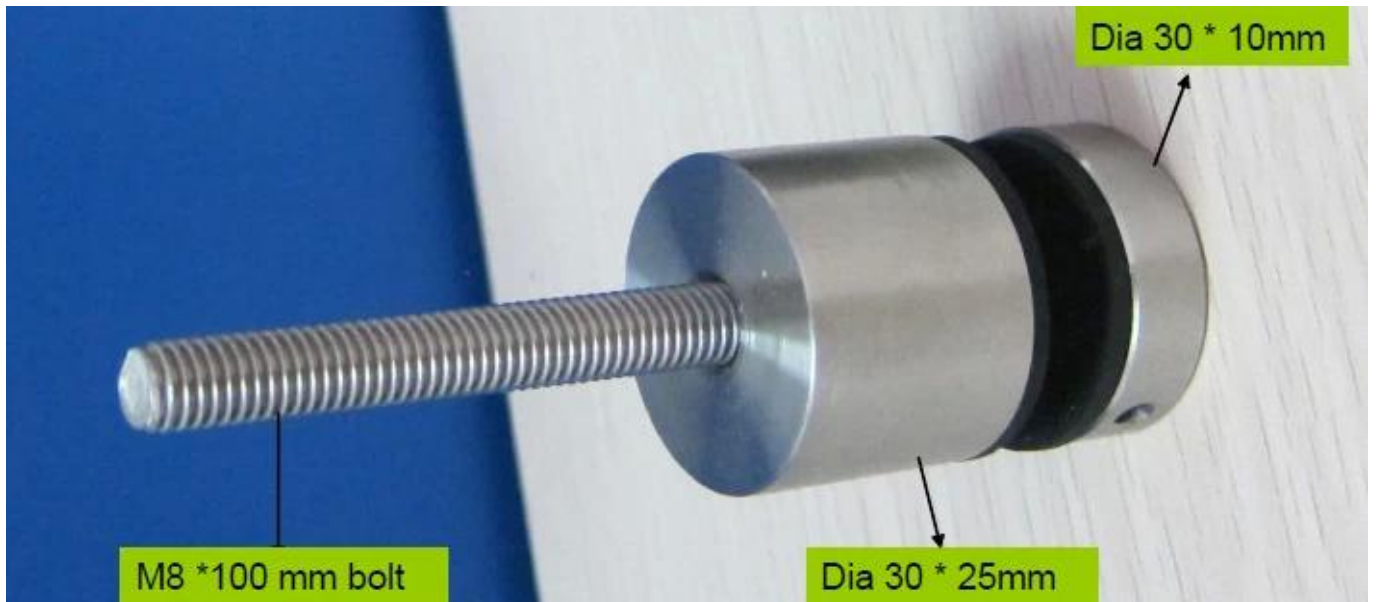

Trilhos de vidro sem armação para o projeto do balcão

STAND OFF

SF-30

SF-50

SF-30

Model No. : SF-30

Material	Stainless steel 304/ 316
Finish	Satin / mirror polished
Size	30*10mm cap, 30*25mm body , M8*100 bolt , silicon rubber gasket included

Model No. : SF-50

Material	Stainless steel 304/ 316
Finish	Satin / mirror polished
Size	50*10mm cap, 50*30 mm body , M12*120 bolt , silicon rubber gasket included

Model No. : SF-50 T

Material	Stainless steel 304/ 316
Finish	Satin / mirror polished
Size	50*10mm cap, 50*30 mm body, silicon rubber gasket included
Mounting plate size	200*100*10mm