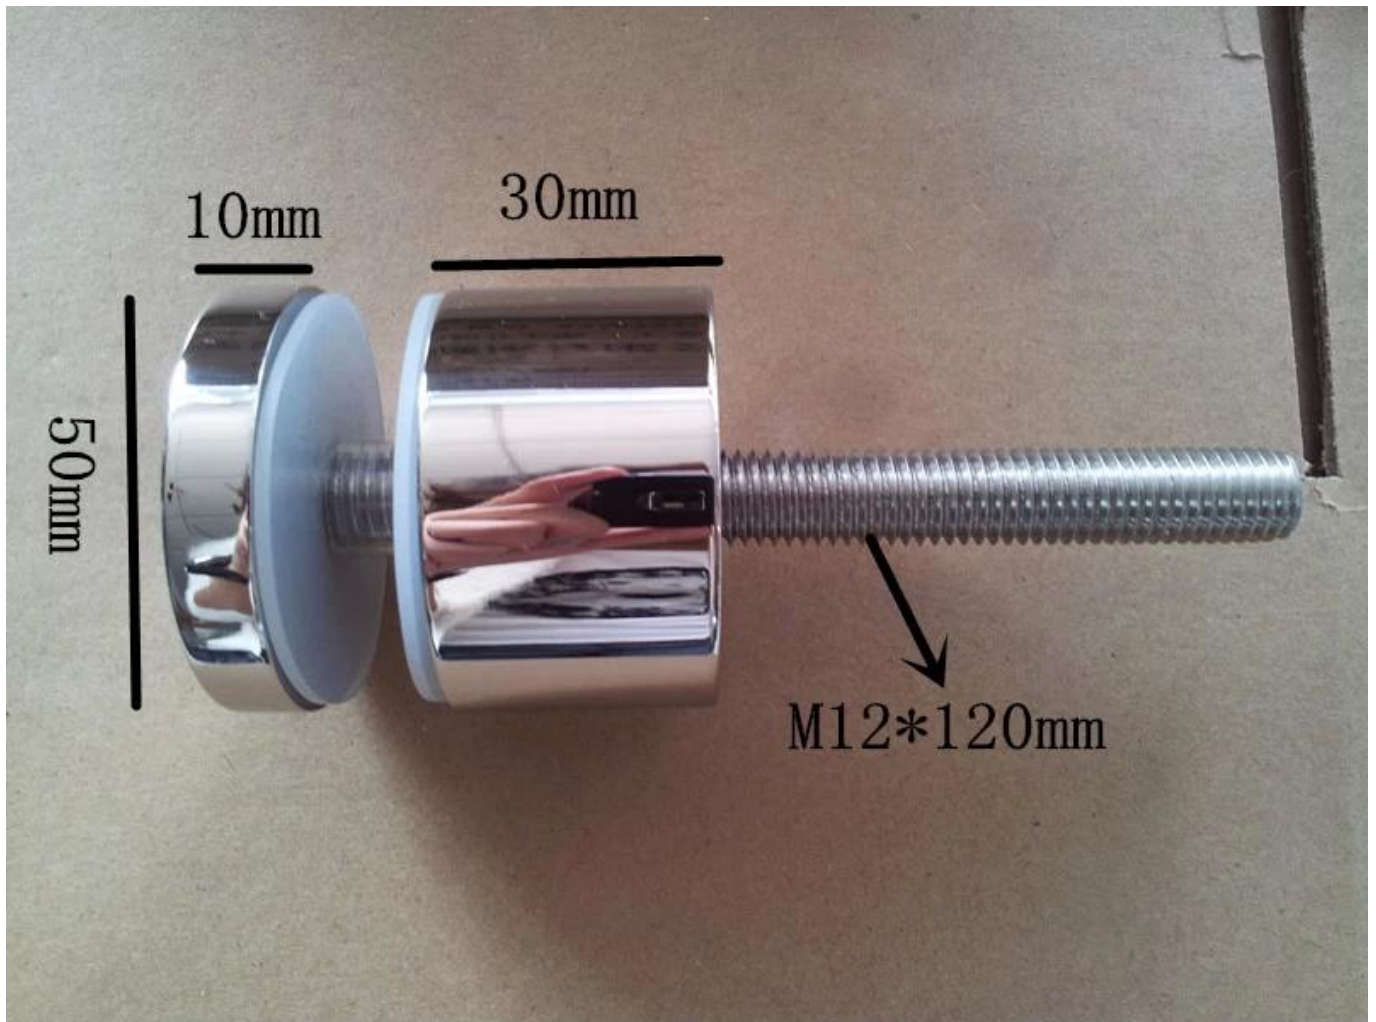

Trilhos de vidro sem armação para o projeto do balcão

STAND OFF

SF-30

SF-50

SF-30

Model No. : SF-30

Material	Stainless steel 304/ 316
Finish	Satin / mirror polished
Size	30*10mm cap, 30*25mm body , M8*100 bolt , silicon rubber gasket included

Model No. : SF-50

Material	Stainless steel 304/ 316
Finish	Satin / mirror polished
Size	50*10mm cap, 50*30 mm body , M12*120 bolt , silicon rubber gasket included

Model No. : SF-50 T

Material	Stainless steel 304/ 316
Finish	Satin / mirror polished
Size	50*10mm cap, 50*30 mm body, silicon rubber gasket included
Mounting plate size	200*100*10mm