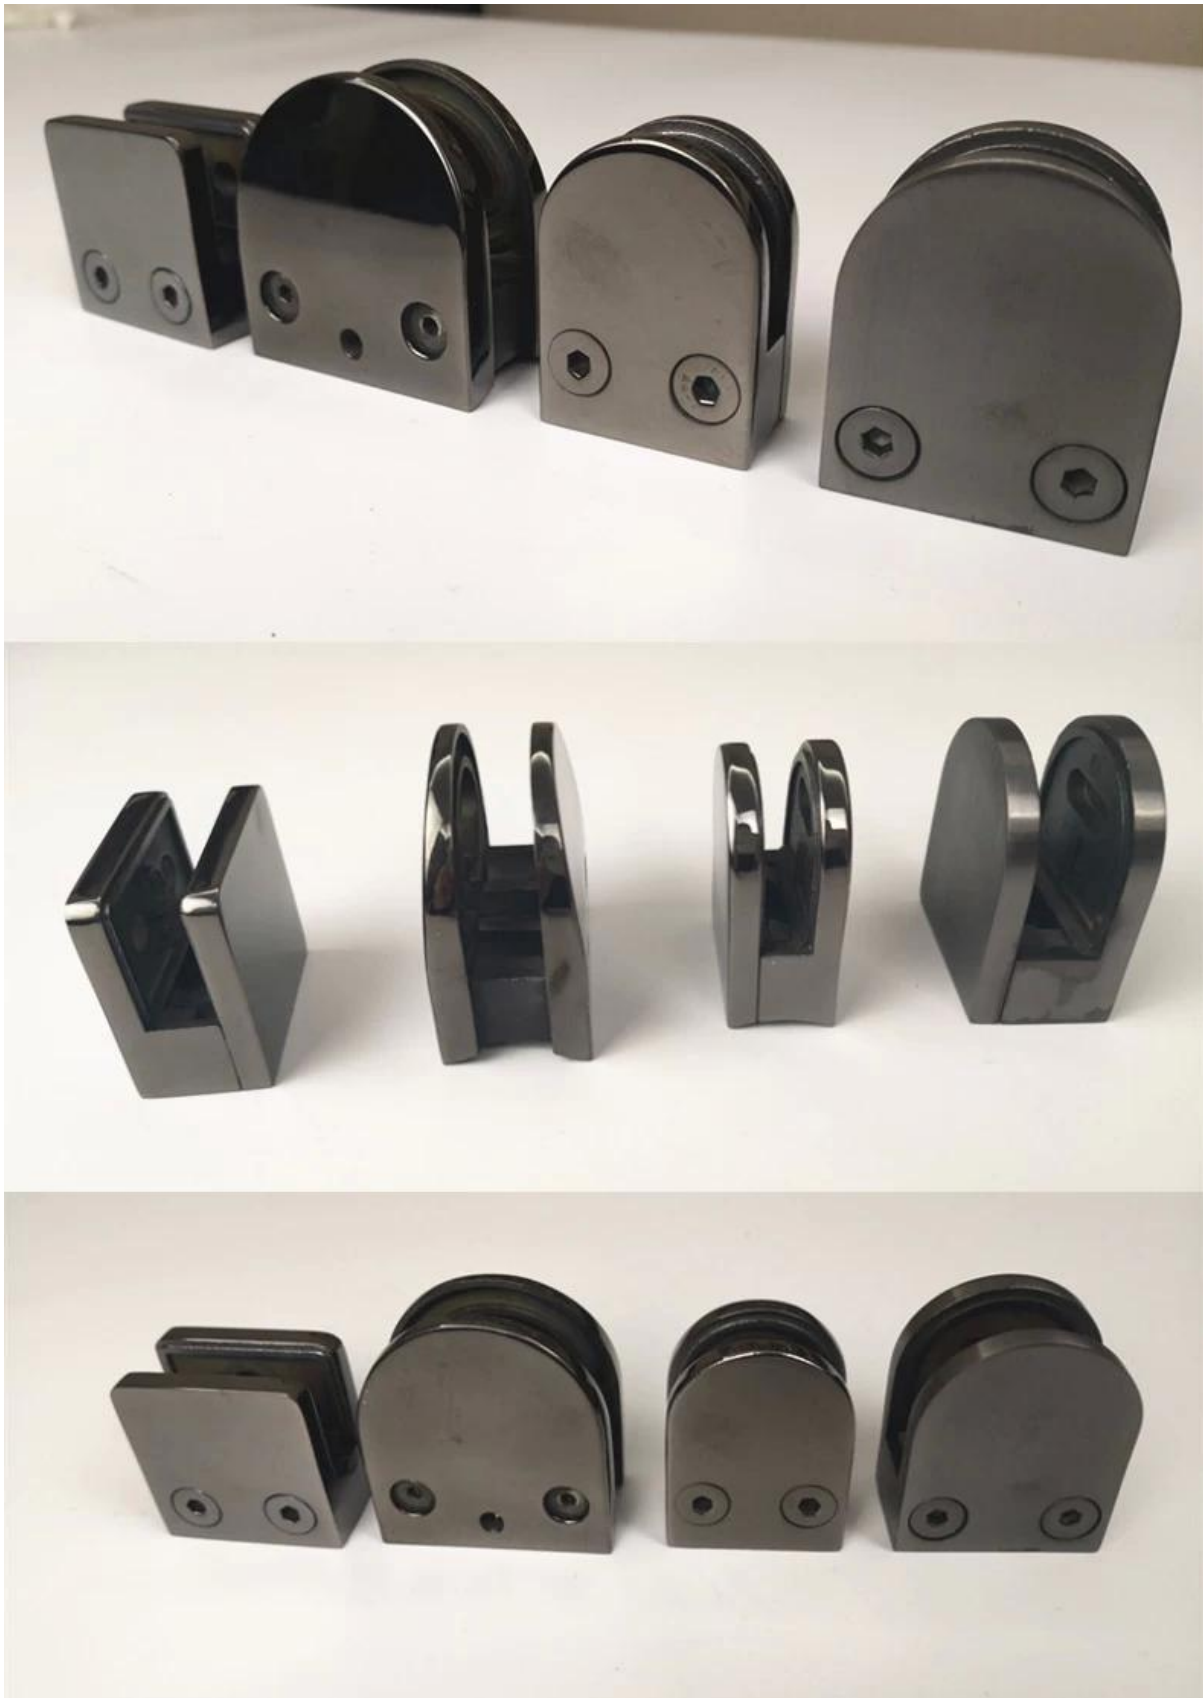

Other glass clamp:

For more details please feel free to contact me:

Clarie Fan: sales05@launch-china.cn