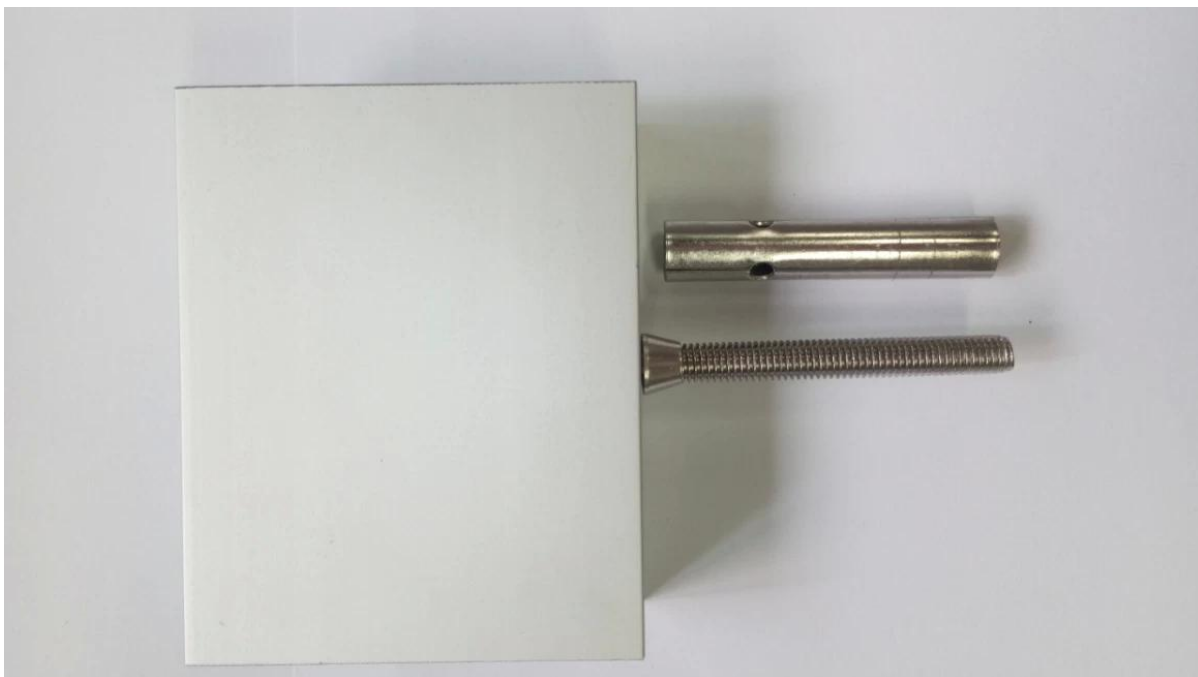

## Alumimun U channel for 12mm glass

u channel: 25\*80mm  
rubber channel: 15\*70mm

A set of U channel:  
-aluminum channel  
-rubber channel  
-screws fixing into ground

bottom view

top view

side view