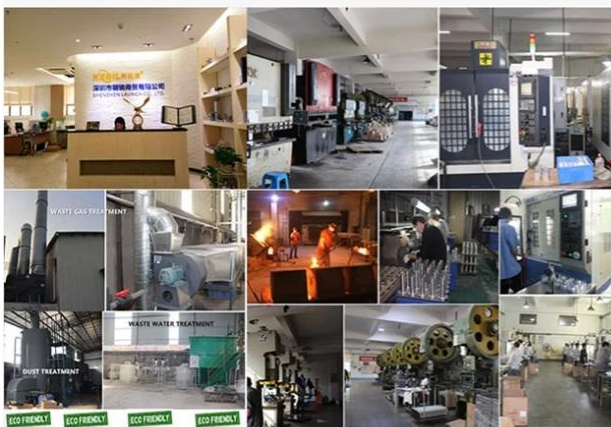

## ABOUT US

Shenzhen Launch Co., Ltd was established in 2004, located at Nanshan District, Shenzhen, and one hour by car from Hongkong International Airport. Our main products are high-grade building materials including stainless steel balustrade post, staircase handrail, balcony guardrail, swimming pool fence and other high-grade building materials. All the products are designed strictly according to the high-end market requirements. We have our own factory in Tangxia Town, Dongguan, with more than 50 sets of various precision equipments, such as CNC lathe, milling machine, punching machine, pipe cutter, argon welder, drilling machine, polisher, etc. which can provide customers with complete product processing services.