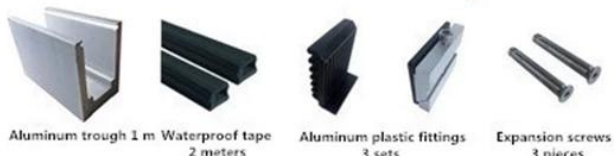

Доступный Модели:

LCH-A01 / A02: без / с облицовкой для использования со стеклом от 20 мм до 21,52 мм

LCH-A01

20 mm to 21.52 mm tempered glass

1 m aluminium groove contains the following accessories (excluding glass)

LCH-A02

20 mm to 21.52 mm tempered glass

1 m aluminium groove contains the following accessories (excluding glass)

LCH-B01 / A02: без / с облицовкой для использования со стеклом от 16 до 17,52 мм

LCH-B01

16 mm to 17.52 mm tempered glass

1 m aluminium groove contains the following accessories (excluding glass)

LCH-B02

16 mm to 17.52 mm tempered glass

1 m aluminium groove contains the following accessories (excluding glass)

LCH-C01 / A02: без / с облицовкой для использования со стеклом от 12 мм до 13,14 мм

LCH-C01

12 mm to 13.14 mm tempered glass

1 m aluminium groove contains the following accessories (excluding glass)

Aluminum trough 1 m Waterproof tape 2 meters

Aluminum plastic fittings 3 sets

Expansion screws 3 pieces