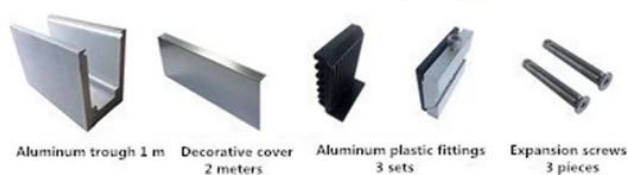

Доступный Модели:

LCH-A01 / A02: без / с облицовкой для использования со стеклом от 20 мм до 21,52 мм

LCH-A01

20 mm to 21.52 mm tempered glass

1 m aluminium groove contains the following accessories (excluding glass)

LCH-A02

20 mm to 21.52 mm tempered glass

1 m aluminium groove contains the following accessories (excluding glass)

LCH-B01 / A02: без / с облицовкой для использования со стеклом от 16 до 17,52 мм

LCH-B01

16 mm to 17.52 mm tempered glass

1 m aluminium groove contains the following accessories (excluding glass)

LCH-B02

16 mm to 17.52 mm tempered glass

1 m aluminium groove contains the following accessories (excluding glass)

LCH-C01 / A02: без / с облицовкой для использования со стеклом от 12 мм до 13,14 мм

LCH-C01

12 mm to 13.14 mm tempered glass

1 m aluminium groove contains the following accessories (excluding glass)

Aluminum trough 1 m Waterproof tape 2 meters

Aluminum plastic fittings 3 sets

Expansion screws 3 pieces