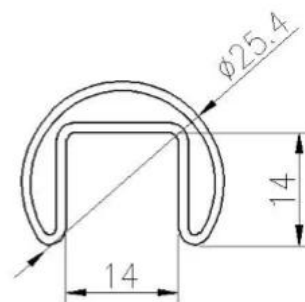

Surface treatment: satin brushed / mirror polished

25*21 tube

Model: SQ2521

DIAMETER 25.4MM, GROOVE 14 × 14MM

Surface treatment: satin brushed / mirror polished

Model: RD2525

Стакан Шарниры & задвижки:

Glass Hinge

KEBIL 科比奥®

Glass to glass hinge

Glass to wall hinge

Glass to round post hinge

Glass Latch

KEBIL 科比奥®

Glass to glass latch 180 degree

Glass to glass latch 90 degree