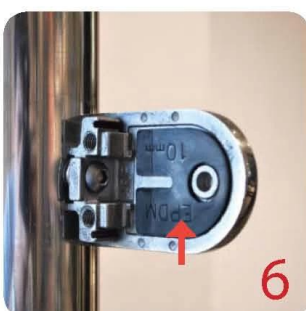

Стекланный зажим **G105** размер

Item No.	A	B	C	D
G103	50	40	22	8
G104	50	40	26	12
→ G105	54	45	28	14
For 10-12mm glass				

Стекланный зажим G105 Подробнее

Стекланный зажим с прокладкой (каждый зажим с 2 штуками прокладок)

Вид сзади

Вид сбоку

Матовая отделка

Полированная поверхность

Инструкция по установке

Glass Clamp Installation Guide

1
Mark and centre punch desired location of blind rivet nut location.

2
Drill centre punched hole in tube to suit blind rivet nut.

3
Insert blind rivet nut into tube and fasten with blind rivet tool.

4
Check installed blind rivet nut is secure and ready for install.

5
Align half glass clamp with blind rivet nut inline position. Screw in button head cap screw into thread and tighten with hex key.

6
Select appropriate rubber gasket to suit glass panel thickness. Install rubber gasket into both sides of glass clamp. (Note rubber gasket marked with sizes).

6a
If heavier clamping load is required please use supplied glass clamp pin, during the install process. Note glass panels will require drilling in order to fit glass clamp pins.