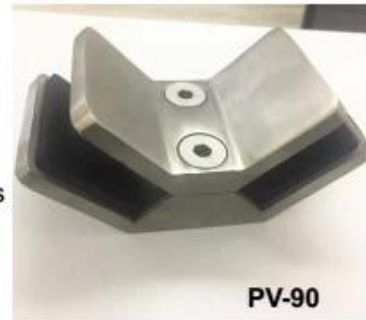

BC-80x35

- Square 80x35mm clamps
- To hold **180°** glass panels
- For 8-12mm glass

CB-90

- Corner glass clamp
- To hold **90°** glass panels
- For 8-12mm glass

BC-60

- Round ϕ 60mm clamps
- To hold **180°** glass panels
- For 8-12mm glass

PV-90

- Corner glass clamp
- To hold **90°** glass panels
- For 12-15mm glass

CB-180

- **Glass to wall** clamps
- For 8-12mm glass

PV-135

- Corner glass clamp
- To hold **135°** glass panels
- For 8-12mm glass