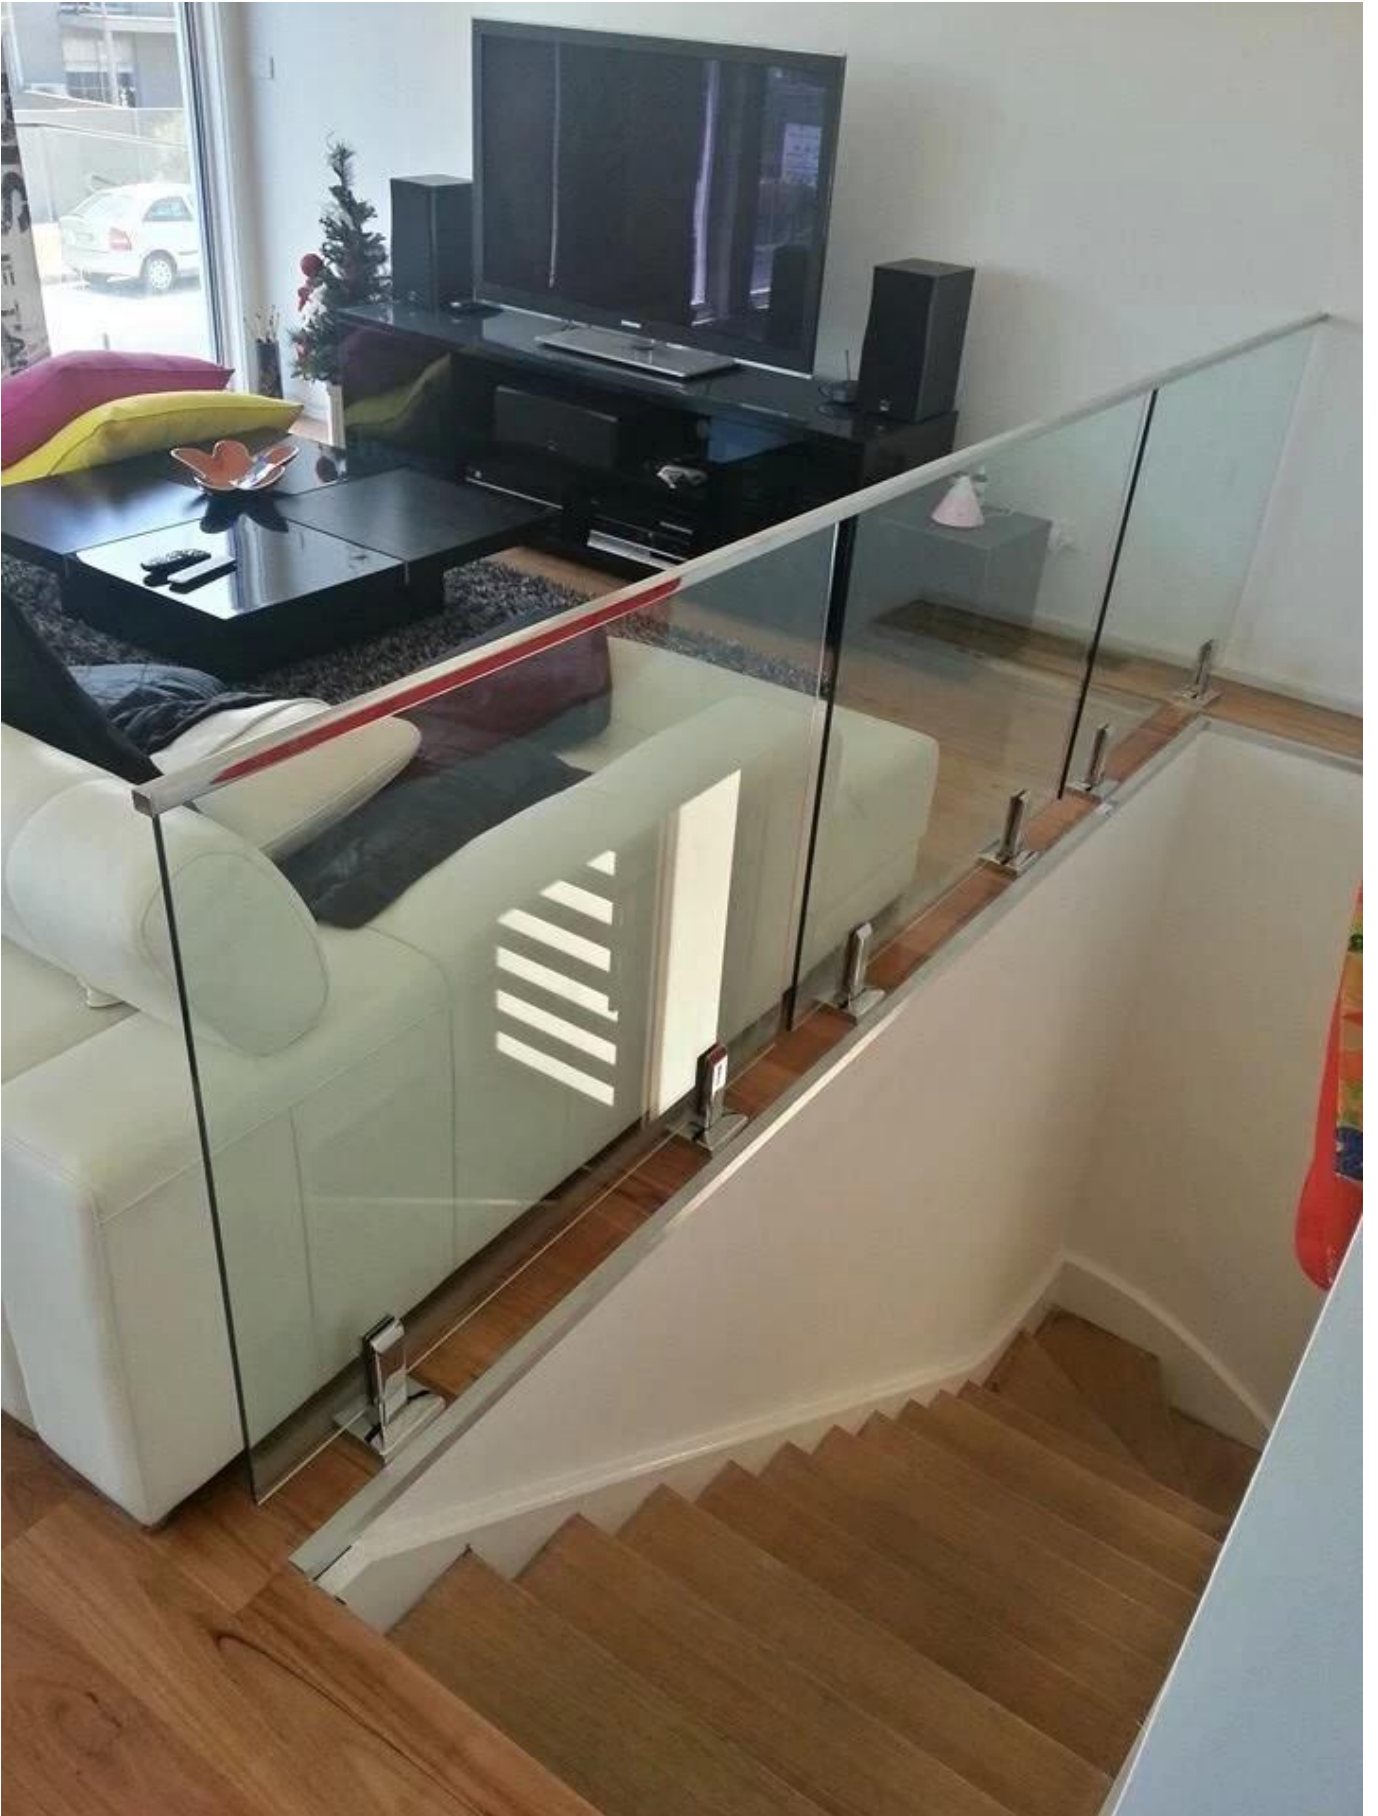

stainless steel mini top rail

- for 12mm glass
- Mirror or satin for option
- 5.8 meter per length
- all fittings available
- round dia25.4mm,
- square 25\*21mm,
- groove 14-14mm, 5.8 meter per length
- fittings: 180 degree connector, 90 degree connector, wall to rail connector, end cap