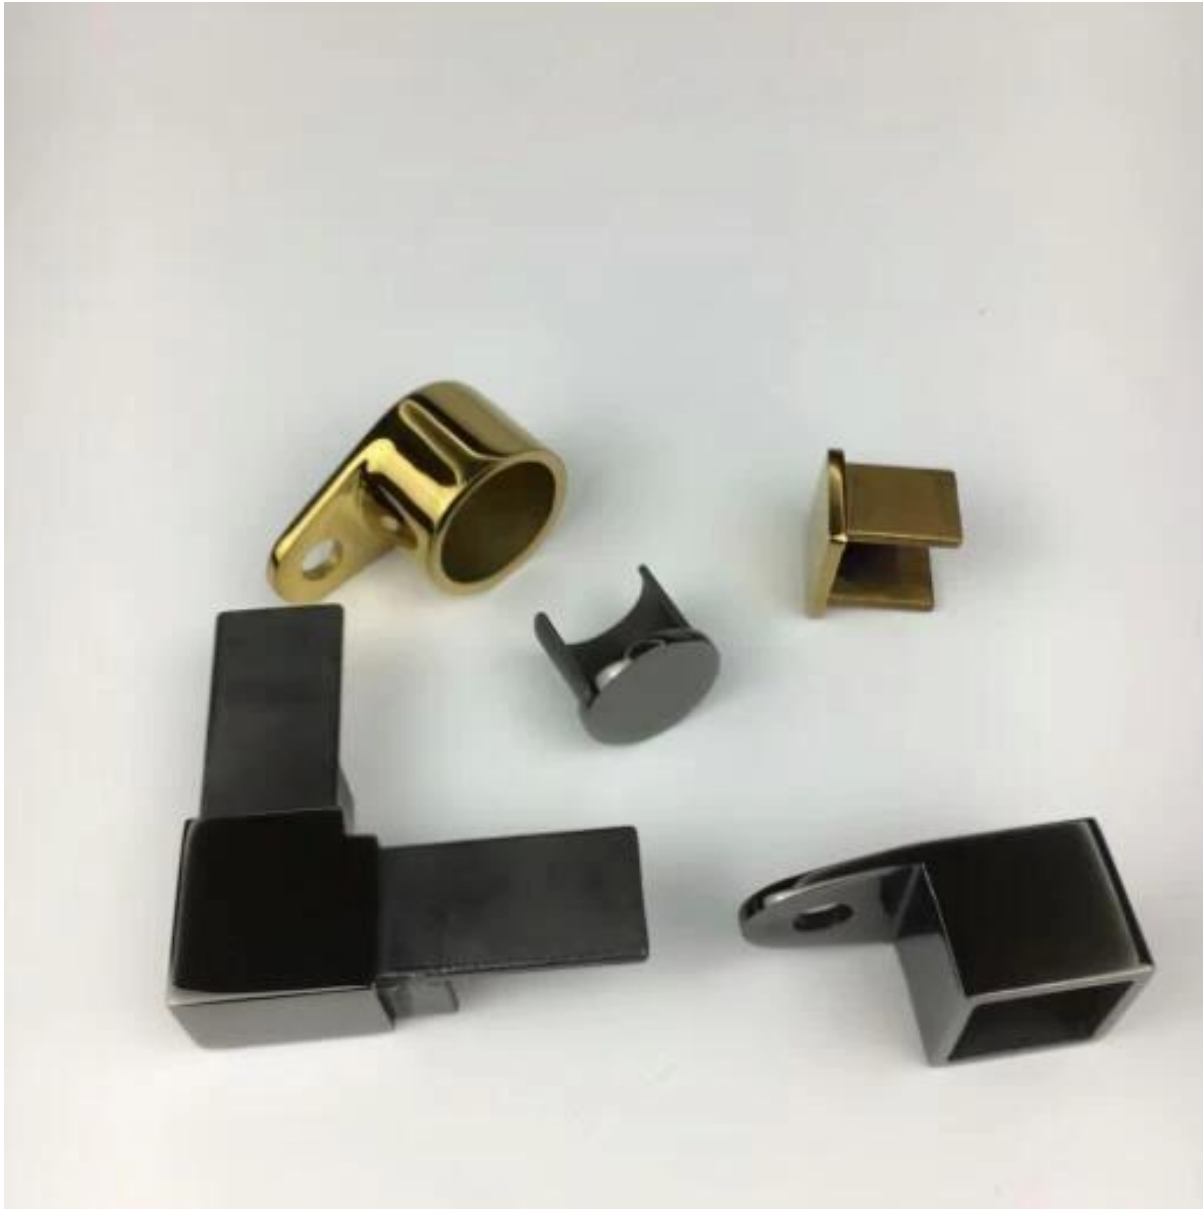

Black powder coated square mini slot rail tube for 12mm glass fencing

Quick Details:

Item name: mini slot rail tube

Size: 25*21*5800mm

Finish: mirror or satin or powder coated

Use for 12mm glass fence

Mini slot rail tube picture

Slot rail tube fittings:

Application:

For more details please feel free to connect us!