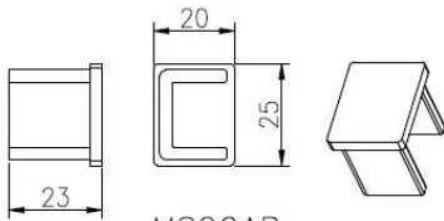

90 degree Corner connector

180 degree middle connector

End Cap

Wall Bracket

90 degree connector drawings

MSQC90

Slot tube handrail + end cap + wall bracket connector drawings

25\*20 tube