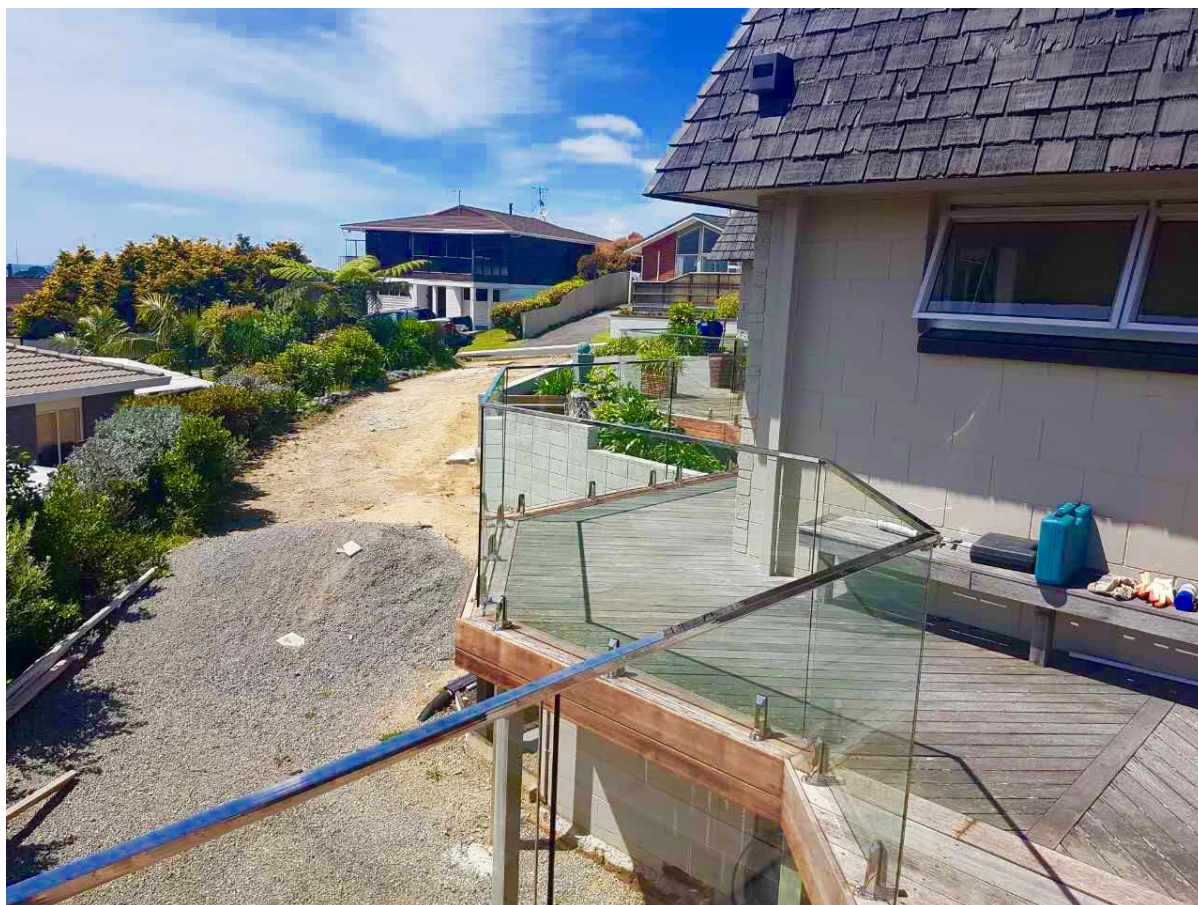

3. Упаковка:

1). Картонная упаковка труб

Каждый кусок щелевого поручня покрыт пластиковыми рукавами, а затем помещается в картонную трубку, 5 шт. В пучок.