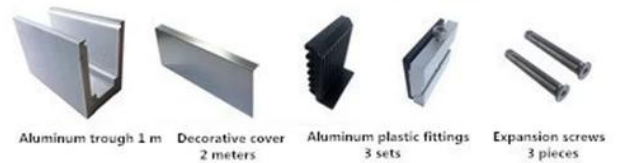

LCH-A02

20 mm to 21.52 mm tempered glass

1 m aluminium groove contains the following accessories  
(excluding glass)

LCH-B01 / A02: بدون / مع الكسوة للاستخدام مع الزجاج من 16 مم إلى 17.52 مم

LCH-B01

16 mm to 17.52 mm tempered glass

1 m aluminium groove contains the following accessories  
(excluding glass)

LCH-B02

16 mm to 17.52 mm tempered glass

1 m aluminium groove contains the following accessories  
(excluding glass)

LCH-C01 / A02: بدون / مع الكسوة للاستخدام مع الزجاج من 12 ملم إلى 13.14 ملم

LCH-C01

12 mm to 13.14 mm tempered glass

1 m aluminium groove contains the following accessories  
(excluding glass)

LCH-C02

12 mm to 13.14 mm tempered glass

1 m aluminium groove contains the following accessories  
(excluding glass)

**بدون / مع الكسوة للاستخدام مع الزجاج من 12 مم إلى 13.14: A02 / LCH-D01**  
ملم

LCH-D01

12 mm to 13.14 mm tempered glass

1 m aluminium groove contains the following accessories  
(excluding glass)

LCH-D02