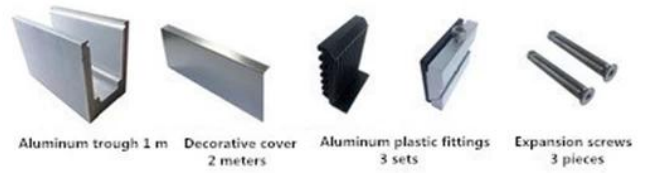

1 m aluminium groove contains the following accessories  
(excluding glass)

LCH-B02

16 mm to 17.52 mm tempered glass

1 m aluminium groove contains the following accessories  
(excluding glass)

LCH-C01 / A02: بدون / مع الكسوة للاستخدام مع الزجاج من 12 ملم إلى 13.14 ملم

LCH-C01

12 mm to 13.14 mm tempered glass

1 m aluminium groove contains the following accessories  
(excluding glass)

LCH-C02

12 mm to 13.14 mm tempered glass

1 m aluminium groove contains the following accessories  
(excluding glass)

**بدون / مع الكسوة للاستخدام مع الزجاج من 12 مم إلى 13.14: A02 / LCH-D01**  
ملم

LCH-D01

12 mm to 13.14 mm tempered glass

1 m aluminium groove contains the following accessories  
(excluding glass)

LCH-D02