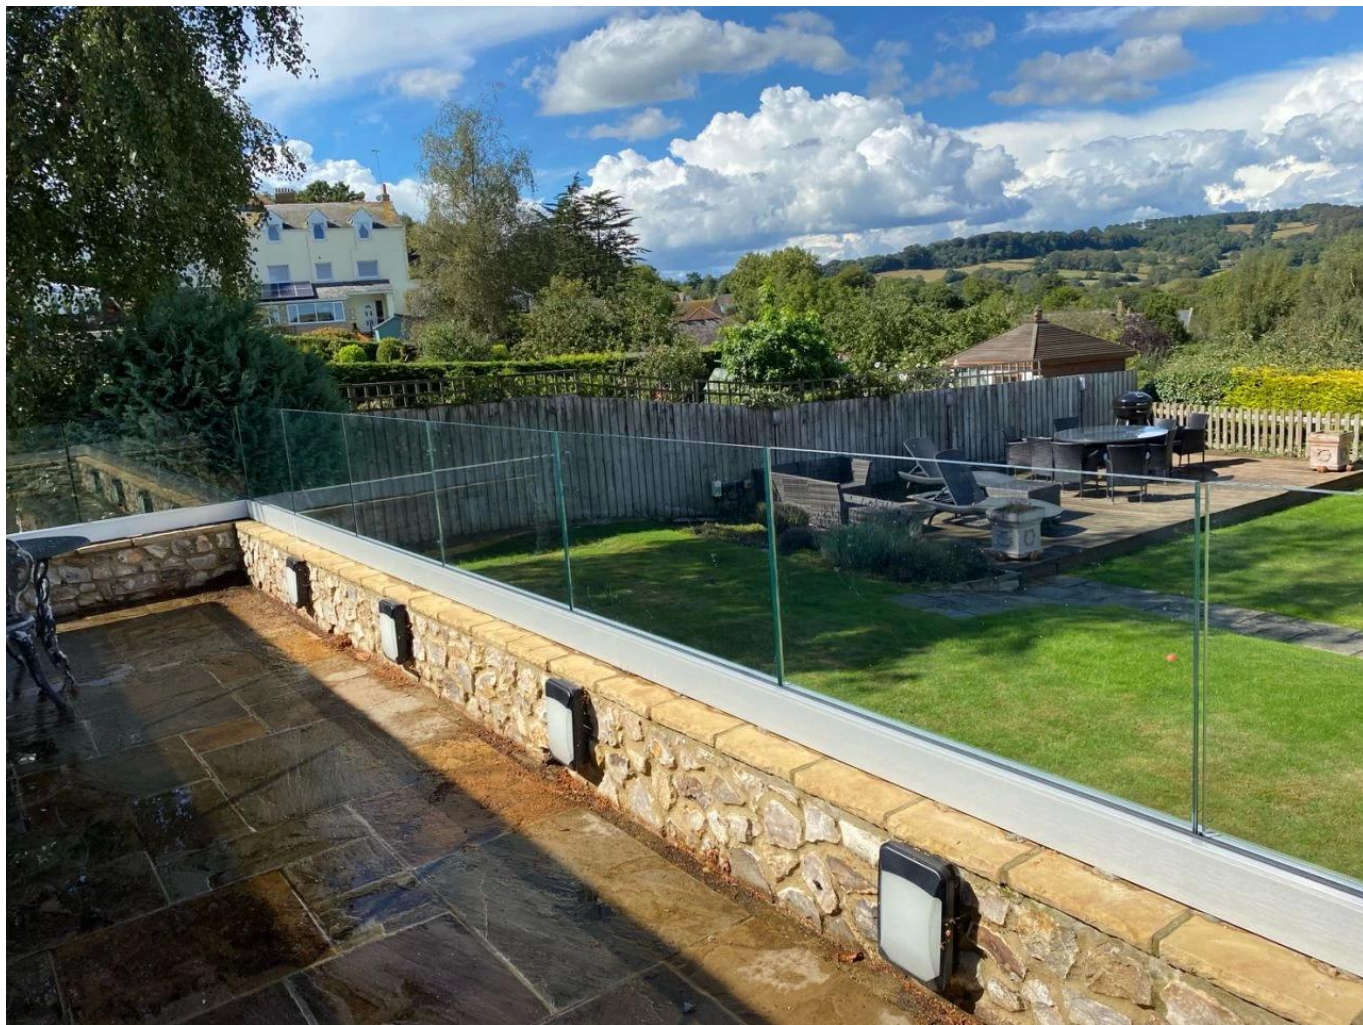

مواصفات درابزين الزجاج الألومنيوم:

جزء القضبان - الطابق السفلي	مواد	(البعد (مم)	تم الانتهاء من السطح	(سمك الزجاج المناسب (مم)
قناة يو / يو الملف الشخصي	الألومنيوم ألو	102 * 62	طلاء أنودة / رذاذ	12-13.52
		102 * 67		8 + 1.52 + 8
		102 * 70.5		10 + 1.52 + 10
داخل النظام والبولت	أو 4 أمتار لكل طول 3			
الكسوة	SUS 304 / SUS 316	102	نحى / مرآة	/
محمأة	بلاستيك	مختلف	أسود	الكل