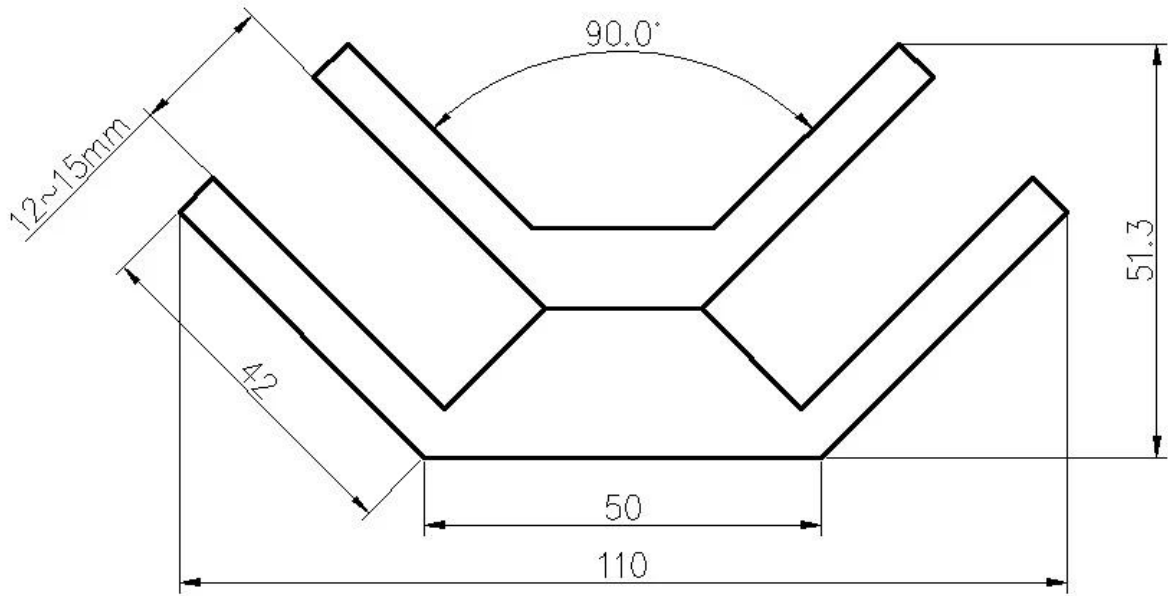

90 90° 12mm 15mm

Requirements:

- MATERIAL 316 stainless steel
- polished
- 12mm 15mm
- 90°

- 90°