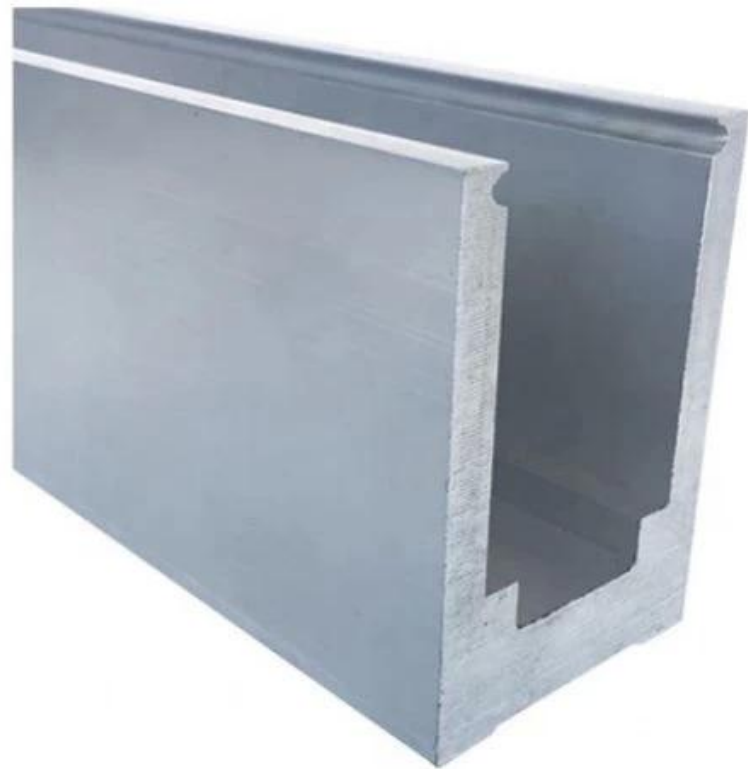

.....

.....

.....

..... :.....

.....

..... :.....

LCH-A01

20 mm to 21.52 mm tempered glass

1 m aluminium groove contains the following accessories (excluding glass)

LCH-A02

20 mm to 21.52 mm tempered glass

1 m aluminium groove contains the following accessories (excluding glass)

LCH-B01 / B02

LCH-B01

16 mm to 17.52 mm tempered glass

1 m aluminium groove contains the following accessories (excluding glass)

LCH-B02

16 mm to 17.52 mm tempered glass

1 m aluminium groove contains the following accessories (excluding glass)

KEBIL 科比奥®

U-Channel System

U-BASE CHANNEL

- Made of aluminum 6063 T5
- For use with 10-12mm glass
- 80x35mm
- 5.8m per length or as per your requirement

U-BASE CHANNEL

- Made of aluminum 6063 T5
- For use with 15-19mm glass
- 65.3x104mm
- 5.8m per length or as per your requirement