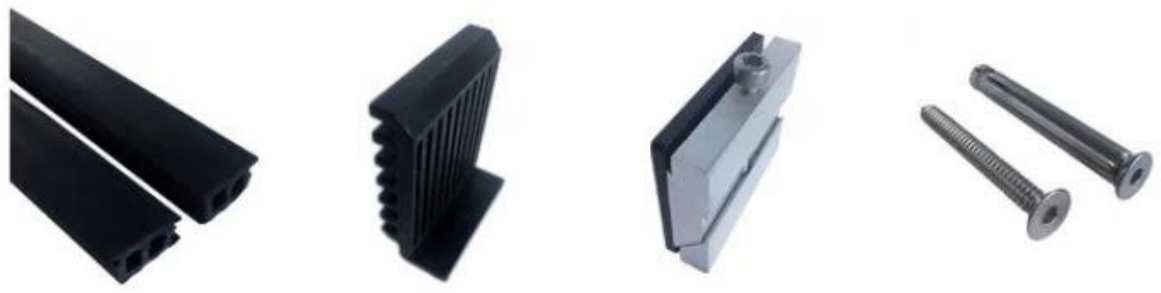

.....

.....

.....

..... :.....

.....

..... :.....

LCH-A01

20 mm to 21.52 mm tempered glass

1 m aluminium groove contains the following accessories (excluding glass)

LCH-A02

20 mm to 21.52 mm tempered glass

1 m aluminium groove contains the following accessories (excluding glass)

LCH-B01 / B02

LCH-B01

16 mm to 17.52 mm tempered glass

1 m aluminium groove contains the following accessories (excluding glass)

LCH-B02

16 mm to 17.52 mm tempered glass

1 m aluminium groove contains the following accessories (excluding glass)

LCH-C01 / C02

LCH-C01

12 mm to 13.14 mm tempered glass

1 m aluminium groove contains the following accessories (excluding glass)

LCH-C02

12 mm to 13.14 mm tempered glass

1 m aluminium groove contains the following accessories (excluding glass)