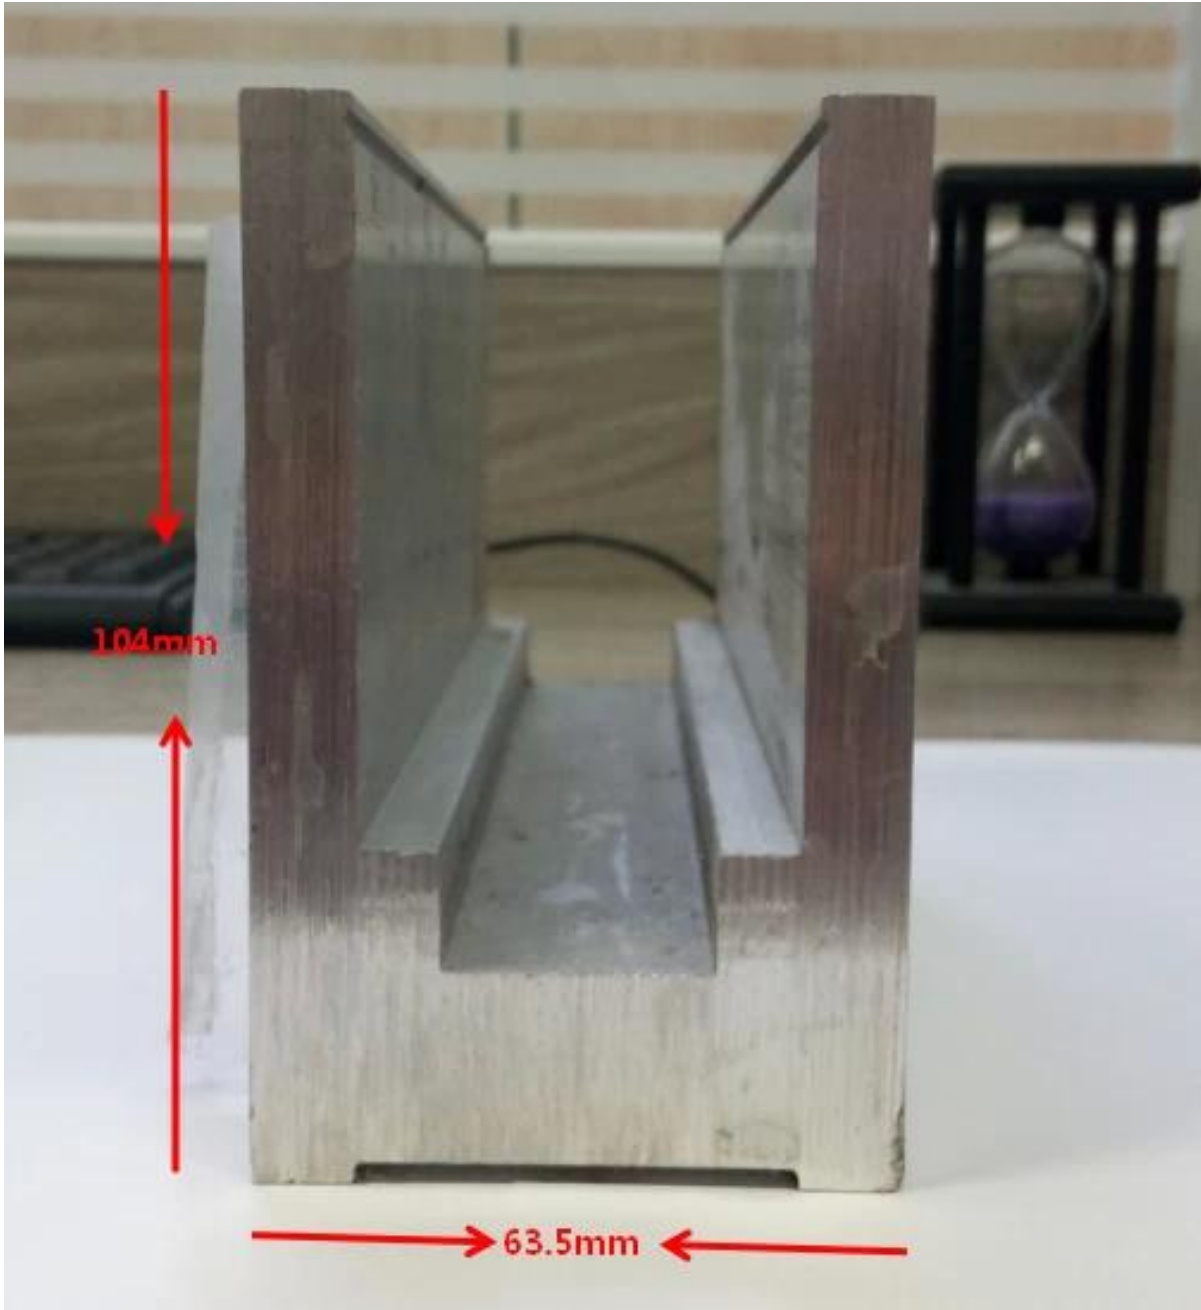

U-BASE CHANNEL

- Made of aluminum 6063 T5
- For use with 15-19mm glass
- 65.3x104mm
- 5.8m per length or as per your requirement

U-TOP CHANNEL

- Made of stainless steel 316L
- For use with 10-12mm glass
- ϕ 25.4mm
- 5.8m per length , or as per your requirement

u channel:25*80mm
rubber channel:15*70mm

A set of U channel:
-aluminum channel
-rubber channel
-screws fixing into ground

bottom view

top view

side view

(قناة يو قاعدة عميقة للزجاج 8/5 بوصة-بوصة 4/3 بوصة (15-19 مم

شكل مستدير ضحل أعلى يو-قناة وتجهيزات 2/1 بوصة الزجاج

Round Slot Handrail Tube
SS 316L ϕ 25.4mm
5.8m per length

90 ° corner connector

180° connector

End cap

rail-wall connector

مربعة الشكل الضحلة أعلى يو-قناة 2\1 بوصة الزجاج