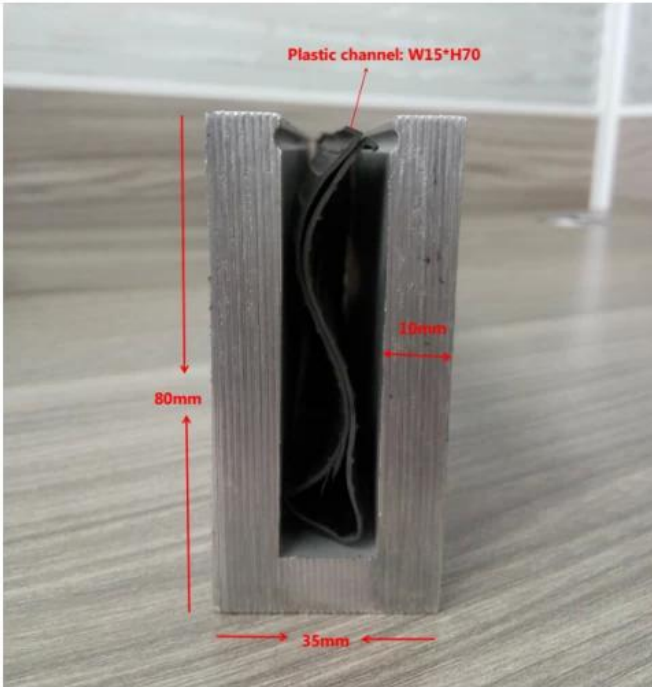

LCH-D01

12 mm to 13.14 mm tempered glass

1 m aluminium groove contains the following accessories (excluding glass)

Aluminum trough 1 m

Waterproof tape 2 meters

Aluminum plastic fittings 3 sets

Expansion screws 3 pieces

LCH-D02

12 mm to 13.14 mm tempered glass

1 m aluminium groove contains the following accessories (excluding glass)

Aluminum trough 1 m

Decorative cover 2 meters

Aluminum plastic fittings 3 sets

Expansion screws 3 pieces

لكل من التطبيقات التجارية والسكنية
(لكل من الجملة والتجزئة) نحن مصنع

لقضبان الزجاج U المزيد من أنواع قناة الألومنيوم:

Small profile: for glass thickness 10-12.76mm

Big profile: for glass thickness 20-30mm