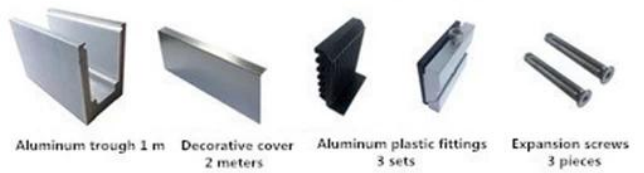

LCH-B02

16 mm to 17.52 mm tempered glass

1 m aluminium groove contains the following accessories (excluding glass)

بدون / مع غلاف للاستخدام مع زجاج من 12 مم إلى 13.14 مم : LCH-C01 / A02

LCH-C01

12 mm to 13.14 mm tempered glass

1 m aluminium groove contains the following accessories (excluding glass)

LCH-C02

12 mm to 13.14 mm tempered glass

1 m aluminium groove contains the following accessories (excluding glass)

بدون / مع غلاف للاستخدام مع زجاج من 12 مم إلى 13.14 مم : LCH-D01 / A02

LCH-D01

12 mm to 13.14 mm tempered glass

1 m aluminium groove contains the following accessories (excluding glass)

Aluminum trough 1 m

Waterproof tape 2 meters

Aluminum plastic fittings 3 sets

Expansion screws 3 pieces

LCH-D02

12 mm to 13.14 mm tempered glass

1 m aluminium groove contains the following accessories (excluding glass)

Aluminum trough 1 m

Decorative cover 2 meters

Aluminum plastic fittings 3 sets

Expansion screws 3 pieces