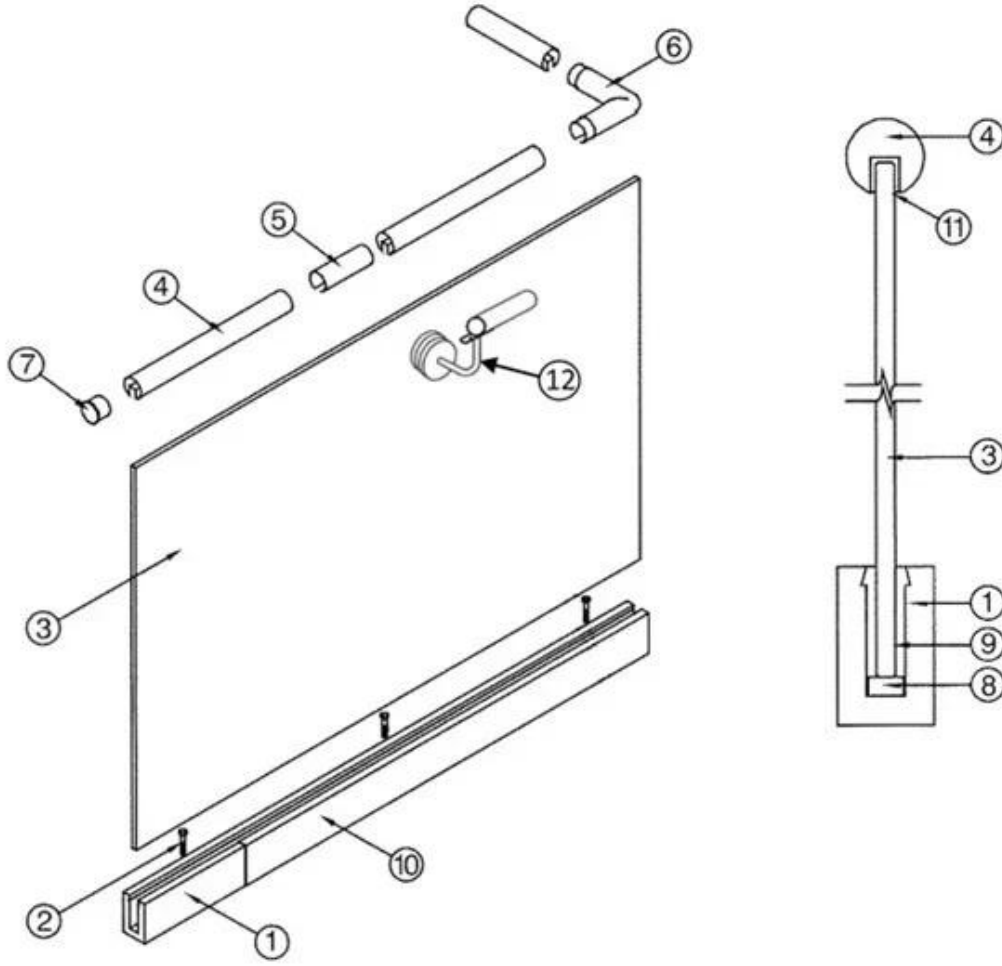

1. Aluminum Railing Base	7. End Cap
2. Stainless Cap Screw	8. Setting Block
3. 1/2" Tempered Float Glass	9. Expansive Cement
4. Top Rail	10. Cladding
5. Splice	11. Protective Insert
6. Corner fitting (Horizontal Shown Vertical Also Available)	12. Handrail Brackets and Fittings Also Available

اتصل

شكرا لزيارتك ! أي سؤال أو استفسار، يرجى ترك رسالة. سوف نعود إليك في غضون 24 ساعة

:أي استفسار عاجل، يرجى الاتصال بنا أدناه

-Contact: ويندي

-بريد الالكتروني: sales04@launch-china.cn

-إزالة: (755-86) 86037559

التطبيق: Mob / Whats 15989339827-0086