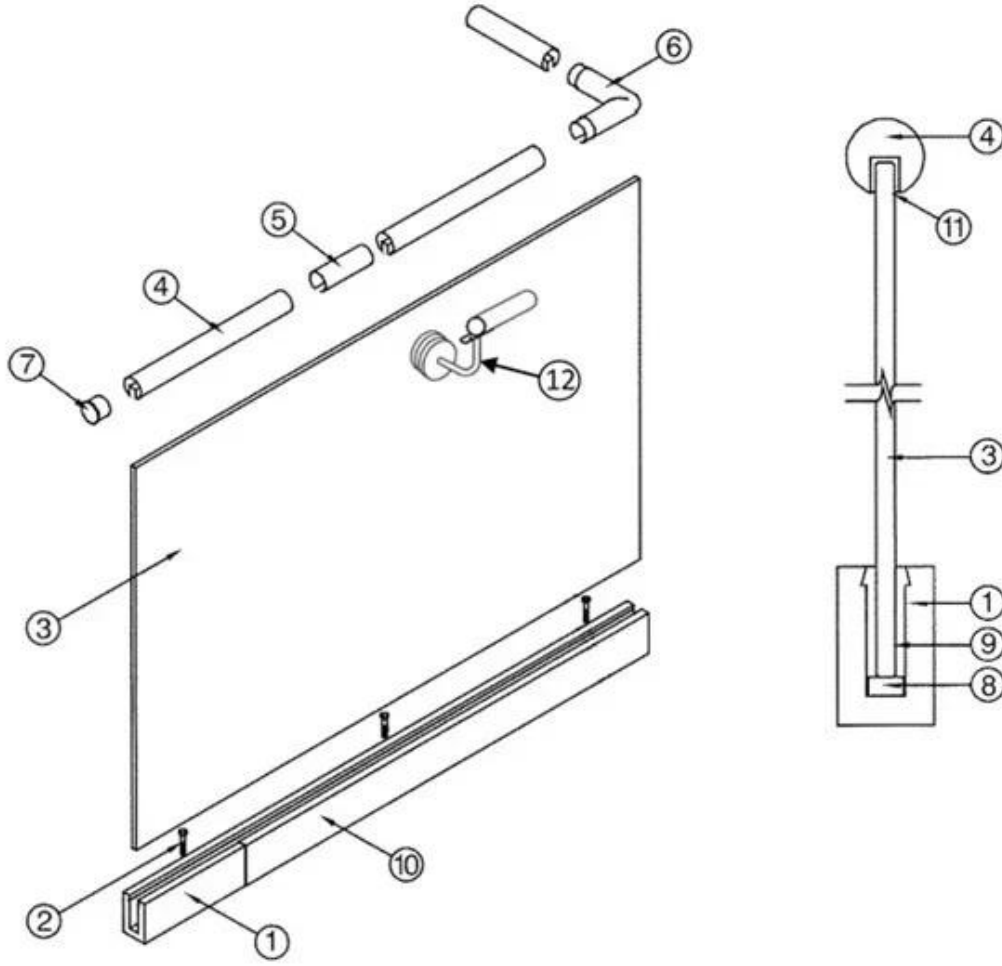

Aluminum trough 1 m

Decorative cover 2 meters

Aluminum plastic fittings 3 sets

Expansion screws 3 pieces

LCH-A01

20 mm to 21.52 mm tempered glass

1 m aluminium groove contains the following accessories (excluding glass)

Aluminum trough 1 m Waterproof tape 2 meters

Aluminum plastic fittings 3 sets

Expansion screws 3 pieces

LCH-A02

20 mm to 21.52 mm tempered glass

1 m aluminium groove contains the following accessories (excluding glass)

Aluminum trough 1 m

Decorative cover 2 meters

Aluminum plastic fittings 3 sets

Expansion screws 3 pieces

صور قناة الخرجين

حزم قناة الألومنيوم

قناة الزجاج درايزين C متعلق بمنتجات- الفولاذ المقاوم للصدأ

- | | |
|--|--|
| 1. Aluminum Railing Base | 7. End Cap |
| 2. Stainless Cap Screw | 8. Setting Block |
| 3. ½" Tempered Float Glass | 9. Expansive Cement |
| 4. Top Rail | 10. Cladding |
| 5. Splice | 11. Protective Insert |
| 6. Corner fitting (Horizontal Shown Vertical Also Available) | 12. Handrail Brackets and Fittings Also Available |