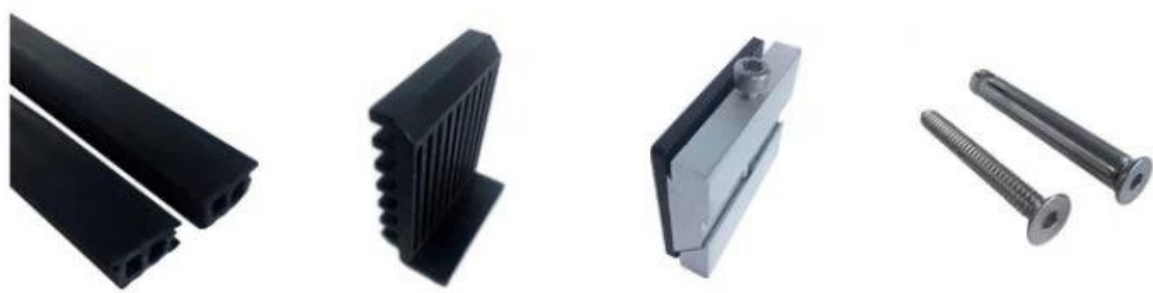

အထူးသဖြင့် အောက်ဖော်ပြပါ အချက်များကို စဉ်းစားပြီးမှ အသုံးပြုပါ။
၁။ အောက်ဖော်ပြပါ အချက်များကို စဉ်းစားပြီးမှ အသုံးပြုပါ။
၂။ အောက်ဖော်ပြပါ အချက်များကို စဉ်းစားပြီးမှ အသုံးပြုပါ။
၃။ အောက်ဖော်ပြပါ အချက်များကို စဉ်းစားပြီးမှ အသုံးပြုပါ။
၄။ အောက်ဖော်ပြပါ အချက်များကို စဉ်းစားပြီးမှ အသုံးပြုပါ။
၅။ အောက်ဖော်ပြပါ အချက်များကို စဉ်းစားပြီးမှ အသုံးပြုပါ။

အောက်ဖော်ပြပါ အချက်များ

အောက်ဖော်ပြပါ အချက်များကို စဉ်းစားပြီးမှ အသုံးပြုပါ။

အောက်ဖော်ပြပါ အချက်များကို စဉ်းစားပြီးမှ အသုံးပြုပါ။ :အောက်ဖော်ပြပါ

အောက်ဖော်ပြပါ အချက်များကို စဉ်းစားပြီးမှ အသုံးပြုပါ။

အောက်ဖော်ပြပါ အချက်များကို စဉ်းစားပြီးမှ အသုံးပြုပါ။ :အောက်ဖော်ပြပါ