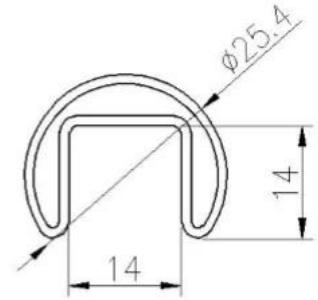

25 × 21MM, GROOVE 14 × 14MM

Surface treatment: satin brushed / mirror polished

25*21 tube

Model: SQ2521

DIAMETER 25.4MM, GROOVE 14 × 14MM

Surface treatment: satin brushed / mirror polished

Model: RD2525

زجاج يتوقف و المزاج

Glass Hinge

KEBIL 科比奥®

Glass to glass hinge

Glass to wall hinge

Glass to round post hinge

Glass Latch

KEBIL 科比奥®

Glass to glass latch 180 degree