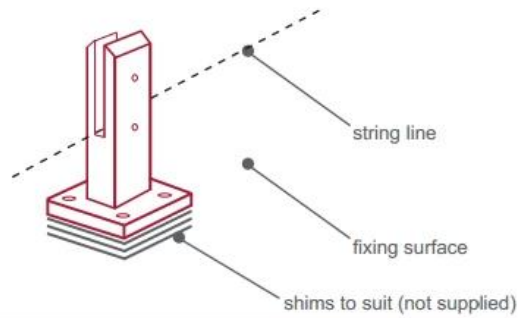

الرسومات من الزجاج حنفيه المشبك

رسم ل SBM-

التركيب يرشد من الزجاج حنفيه المشبك

fixing method: base plate spigots

Mark out the centre line of proposed glass fence with a chalk line. Determine clamp location based on a sheet size (recommendation on pages 1 & 2). Use base plate as a template to mark out the hole positions and drill holes to suit.

Note: Do not exceed 100mm gaps between glass panels. Optimum gap is 40mm to 60mm

Now the base plated spigots can be fitted to the floor and plumbed via shims (not supplied) under the base plates. Be sure to tighten firmly as the smallest of movement at the base plate will result in noticeable movement at the bottom of the glass fence.

Tip: By setting the two outer spigots of your total span, a string line can be run in the 'throat' of the spigots, giving correct height for all spigots in between

Note: Do not exceed 100mm gap from the fixing surface to the bottom of the glass