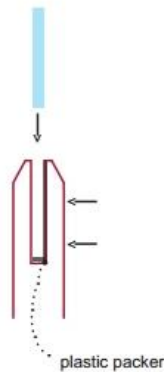

How adjustability works:

1. Place glass in spigot
2. Fix/ tension glass both sides with allen key

إنتاج و التعبئة والتغليف من الزجاج حنفيه المشبك #