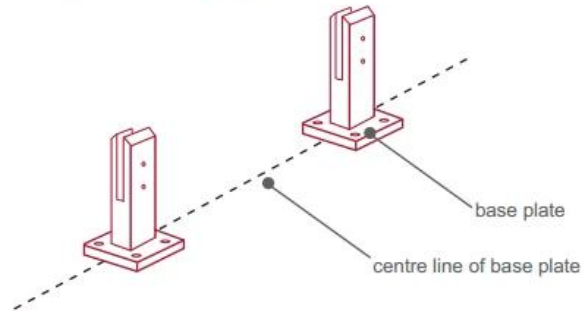

الرسومات من الزجاج حنفيه المشبك

رسم ل SBM-

التركيب يرشد من الزجاج حنفيه المشبك

fixing method: base plate spigots

Mark out the centre line of proposed glass fence with a chalk line. Determine clamp location based on a sheet size (recommendation on pages 1 & 2). Use base plate as a template to mark out the hole positions and drill holes to suit.

Note: Do not exceed 100mm gaps between glass panels. Optimum gap is 40mm to 60mm

Now the base plated spigots can be fitted to the floor and plumbed via shims (not supplied) under the base plates. Be sure to tighten firmly as the smallest of movement at the base plate will result in noticeable movement at the bottom of the glass fence.

Tip: By setting the two outer spigots of your total span, a string line can be run in the 'throat' of the spigots, giving correct height for all spigots in between

Note: Do not exceed 100mm gap from the fixing surface to the bottom of the glass