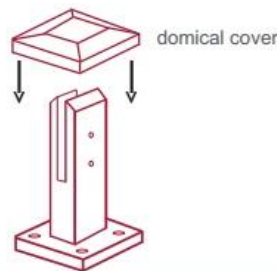

The glass is then installed to the spigots. Place plastic packers between glass & spigot, at no stage should glass touch the metal