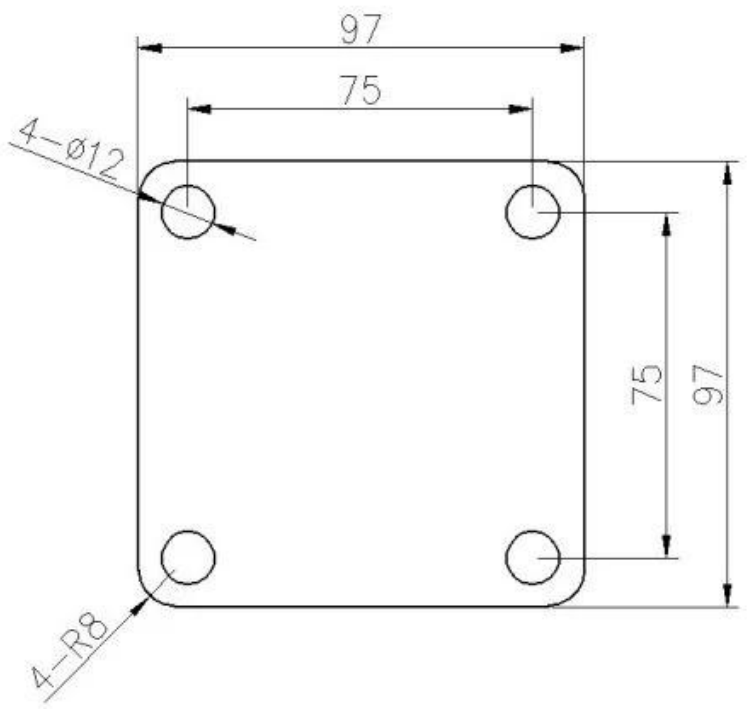

□□□□□□ □□□□