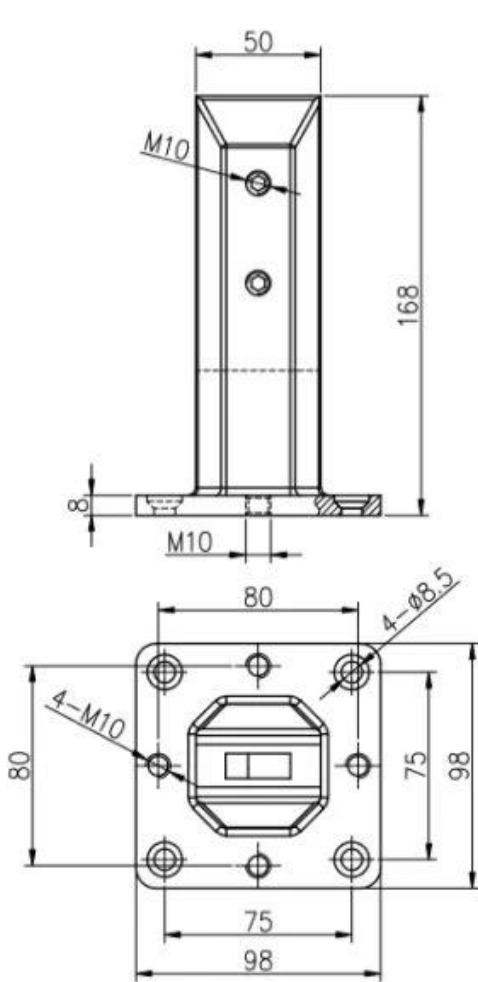

深圳市朗驰商贸有限公司 SHENZHEN LAUNCH CO., LTD.		Surface treatment	Proportion
Design	Jacky	Material	1:2
Check	Drawing NO: SM	No note of entity size tolerance	
Craft	Name:	Linear tolerance	X ±0.1
Audit	Revision	XXX	±0.1
Approve	Y001	Angle tolerance	X ±1°
			XX ±0.5°