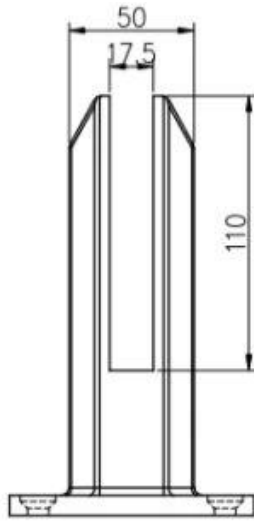

深圳市朗驰商贸有限公司 SHENZHEN LAUNCH CO., LTD.		Surface treatment	Proportion
Design	Jacky	Material	1:2
Check	Drawing NO: SM	No note of entity size tolerance	
Craft	Name:	Linear tolerance	X ±0.1
Audit	Revision	XXX	±0.1
Approve	Y001	Angle tolerance	X ±1°
			XX ±0.5°