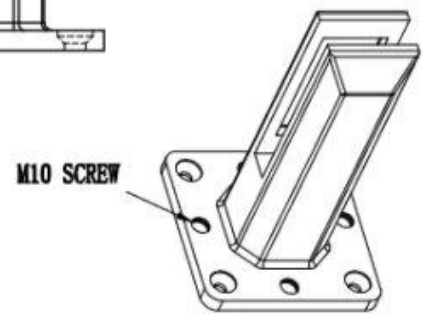

深圳市朗驰商贸有限公司 SHENZHEN LAUNCH CO., LTD.		Surface treatment	Proportion
Design	Jacky	Material	1:2
Check	Drawing NO: SM	No note of entity size tolerance	
Craft	Name:	Linear tolerance	X ±0.1
Audit	Revision	XXX	±0.1
Approve	Y001	Angle tolerance	X ±1°
			XX ±0.5°