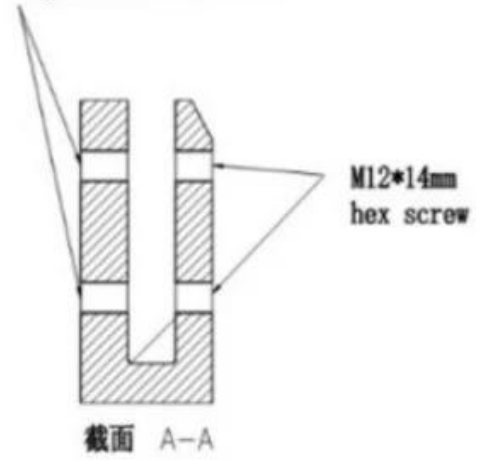

1. Suit for M12*120mm machined bolt for concrete
2. Suit for M12*120mm lager bolt for wood