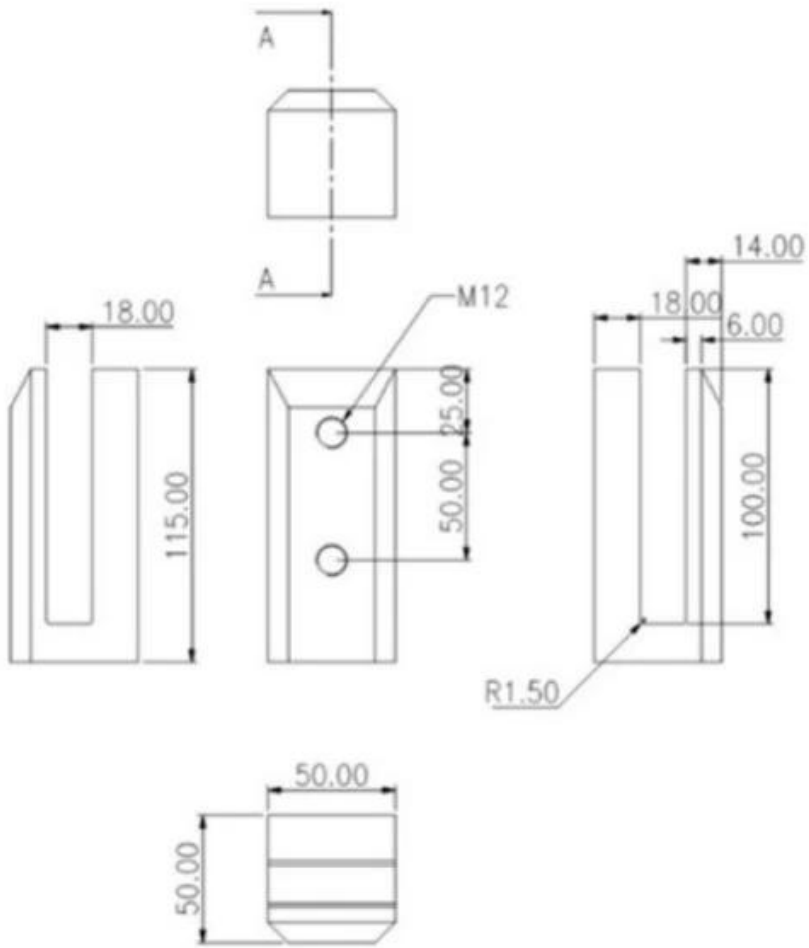

000000000 0000 00 000 _ 0000 000