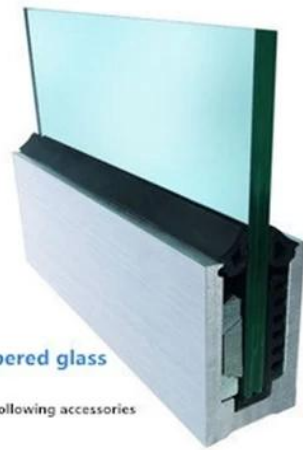

LCH-A01

20 mm to 21.52 mm tempered glass

1 m aluminium groove contains the following accessories (excluding glass)

Aluminum trough 1 m Waterproof tape 2 meters Aluminum plastic fittings 3 sets Expansion screws 3 pieces

LCH-A02

20 mm to 21.52 mm tempered glass

1 m aluminium groove contains the following accessories (excluding glass)

Aluminum trough 1 m Decorative cover 2 meters Aluminum plastic fittings 3 sets Expansion screws 3 pieces

بدون / مع كسوة للاستخدام مع زجاج من 16 مم إلى 17.52 مم: LCH-B01 / A02

LCH-B01

16 mm to 17.52 mm tempered glass

1 m aluminium groove contains the following accessories (excluding glass)

LCH-B02

16 mm to 17.52 mm tempered glass

1 m aluminium groove contains the following accessories (excluding glass)

LCH-C01 / A02: بدون / مع كسوة للاستخدام مع زجاج 12 مم إلى 13.14 مم

LCH-C01

12 mm to 13.14 mm tempered glass

1 m aluminium groove contains the following accessories (excluding glass)