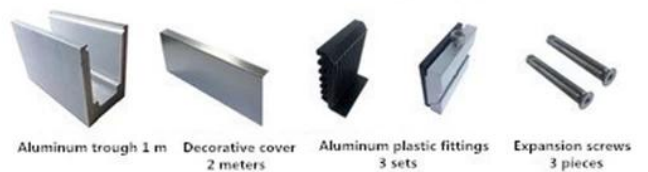

بدون / مع كسوة للاستخدام مع زجاج من 16 مم إلى 17.52 مم: LCH-B01 / A02

LCH-B01

16 mm to 17.52 mm tempered glass

1 m aluminium groove contains the following accessories (excluding glass)

LCH-B02

16 mm to 17.52 mm tempered glass

1 m aluminium groove contains the following accessories (excluding glass)

LCH-C01 / A02: بدون / مع كسوة للاستخدام مع زجاج 12 مم إلى 13.14 مم

LCH-C01

12 mm to 13.14 mm tempered glass

1 m aluminium groove contains the following accessories (excluding glass)

LCH-C02

12 mm to 13.14 mm tempered glass

1 m aluminium groove contains the following accessories (excluding glass)

LCH-D01 / A02: بدون / مع كسوة للاستخدام مع زجاج 12 مم إلى 13.14 مم

LCH-D01

12 mm to 13.14 mm tempered glass

1 m aluminium groove contains the following accessories (excluding glass)

Aluminum trough 1 m

Waterproof tape 2 meters

Aluminum plastic fittings 3 sets

Expansion screws 3 pieces

LCH-D02

12 mm to 13.14 mm tempered glass