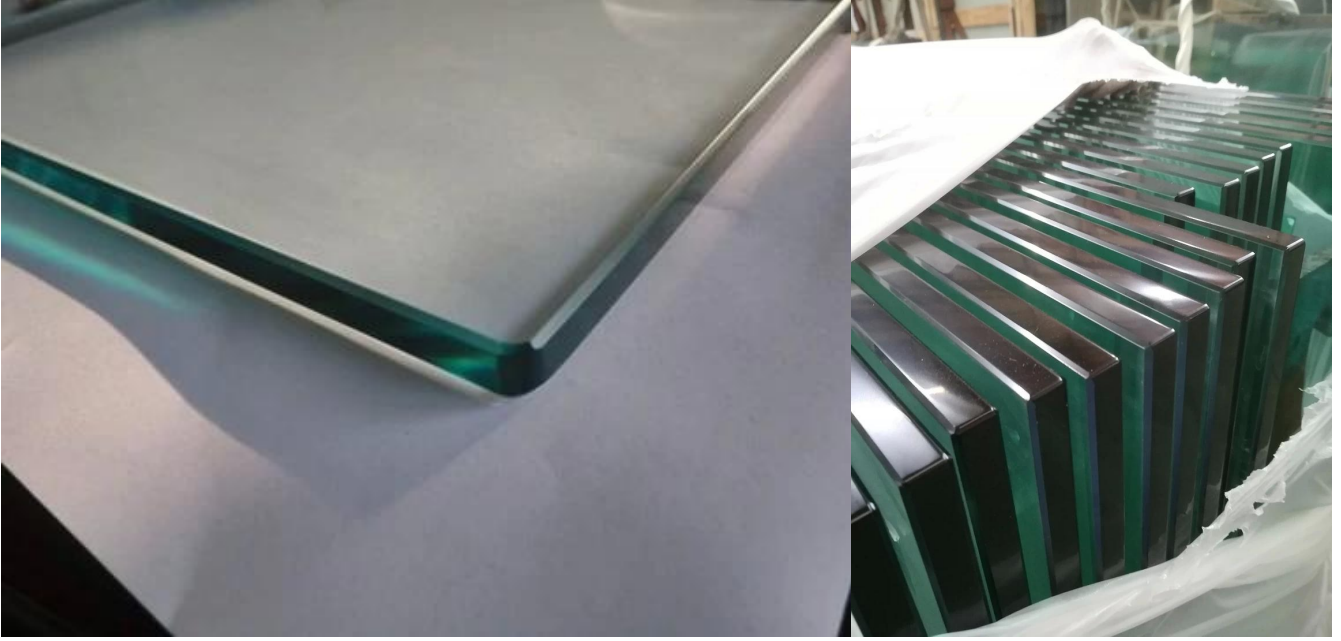

## Glass Latch

KEBIL 科比奥®

Glass to glass latch 180 degree

Glass to glass latch 90 degree

Glass to wall/square post latch

صافي مزاج زجاج: