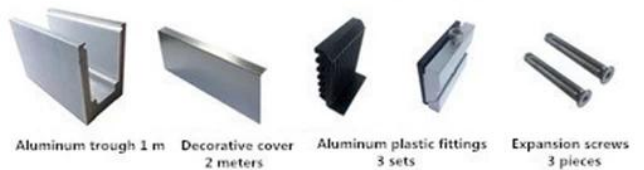

1 m aluminium groove contains the following accessories (excluding glass)

LCH-B02

16 mm to 17.52 mm tempered glass

1 m aluminium groove contains the following accessories (excluding glass)

بدون / مع كسوة للاستخدام مع زجاج 12 مم إلى 13.14 مم : LCH-C01 / A02

LCH-C01

12 mm to 13.14 mm tempered glass

1 m aluminium groove contains the following accessories (excluding glass)

LCH-C02

12 mm to 13.14 mm tempered glass

1 m aluminium groove contains the following accessories (excluding glass)

بدون / مع كسوة للاستخدام مع زجاج 12 مم إلى 13.14 مم : LCH-D01 / A02

LCH-D01

12 mm to 13.14 mm tempered glass

1 m aluminium groove contains the following accessories (excluding glass)

Aluminum trough 1 m

Waterproof tape 2 meters

Aluminum plastic fittings 3 sets

Expansion screws 3 pieces

LCH-D02

12 mm to 13.14 mm tempered glass

1 m aluminium groove contains the following accessories (excluding glass)

Aluminum trough 1 m

Decorative cover 2 meters