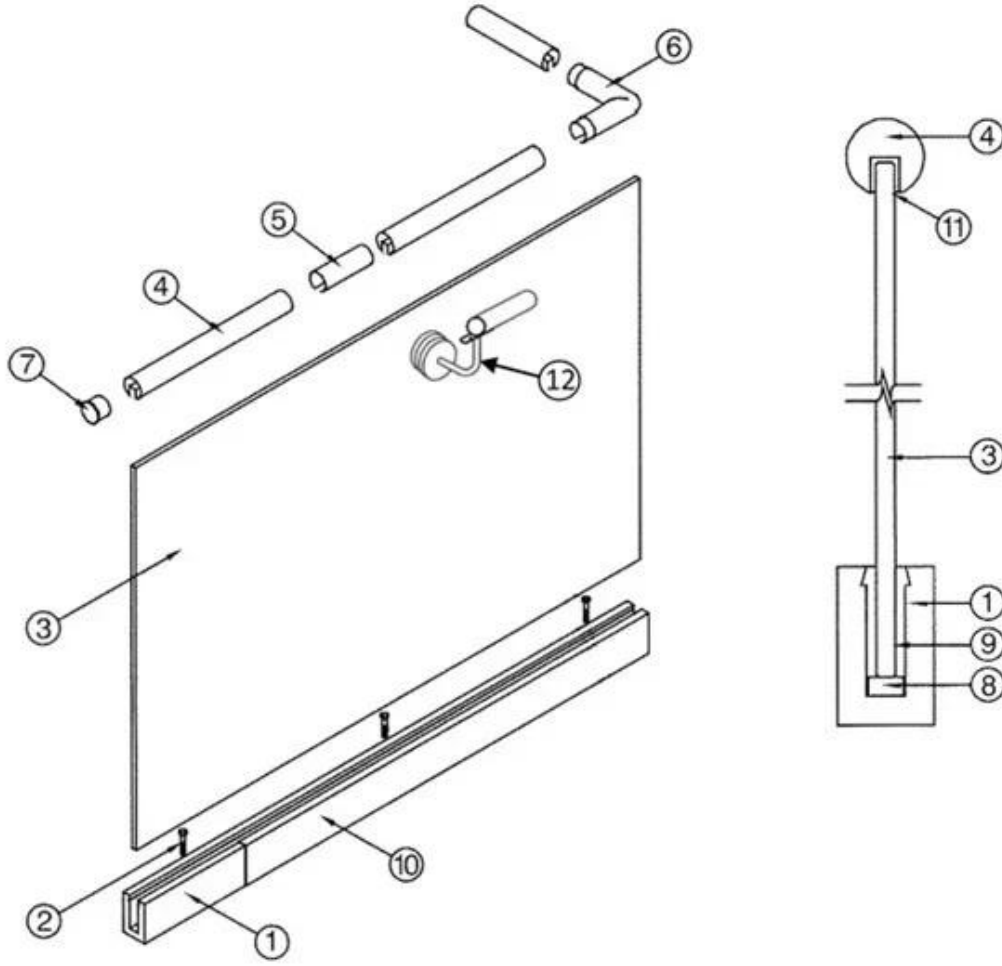

1. Aluminum Railing Base	7. End Cap
2. Stainless Cap Screw	8. Setting Block
3. 1/2" Tempered Float Glass	9. Expansive Cement
4. Top Rail	10. Cladding
5. Splice	11. Protective Insert
6. Corner fitting (Horizontal Shown Vertical Also Available)	12. Handrail Brackets and Fittings Also Available

اتصل

شكرا لزيارتك ! أي سؤال أو استفسار، يرجى ترك رسالة. سوف نعود إليك في غضون 24 ساعة

:أي استفسار عاجل، يرجى الاتصال بنا أدناه

-Contact: ويندي

-بريد الالكتروني: sales04@launch-china.cn

- office: (86-755) 86037559

التطبيق: Mob / Whats 15989339827-0086