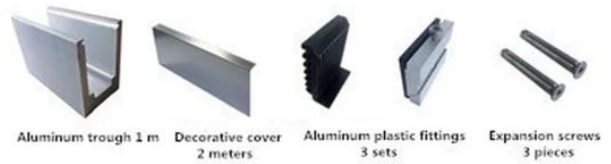

Aluminum trough 1 m Decorative cover 2 meters Aluminum plastic fittings 3 sets Expansion screws 3 pieces

LCH-B01

16 mm to 17.52 mm tempered glass

1 m aluminium groove contains the following accessories (excluding glass)

Aluminum trough 1 m Waterproof tape 2 meters Aluminum plastic fittings 3 sets Expansion screws 3 pieces

LCH-B02

16 mm to 17.52 mm tempered glass

1 m aluminium groove contains the following accessories (excluding glass)

Aluminum trough 1 m Decorative cover 2 meters Aluminum plastic fittings 3 sets Expansion screws 3 pieces

LCH-A01

20 mm to 21.52 mm tempered glass

1 m aluminium groove contains the following accessories (excluding glass)

LCH-A02

20 mm to 21.52 mm tempered glass

1 m aluminium groove contains the following accessories (excluding glass)

صور قناة الخرجين

الألومنيوم ش قناة كوما

قناة قناة الزجاج درابزين C متعلق بمنتجات- الفولاذ المقاوم للصدأ